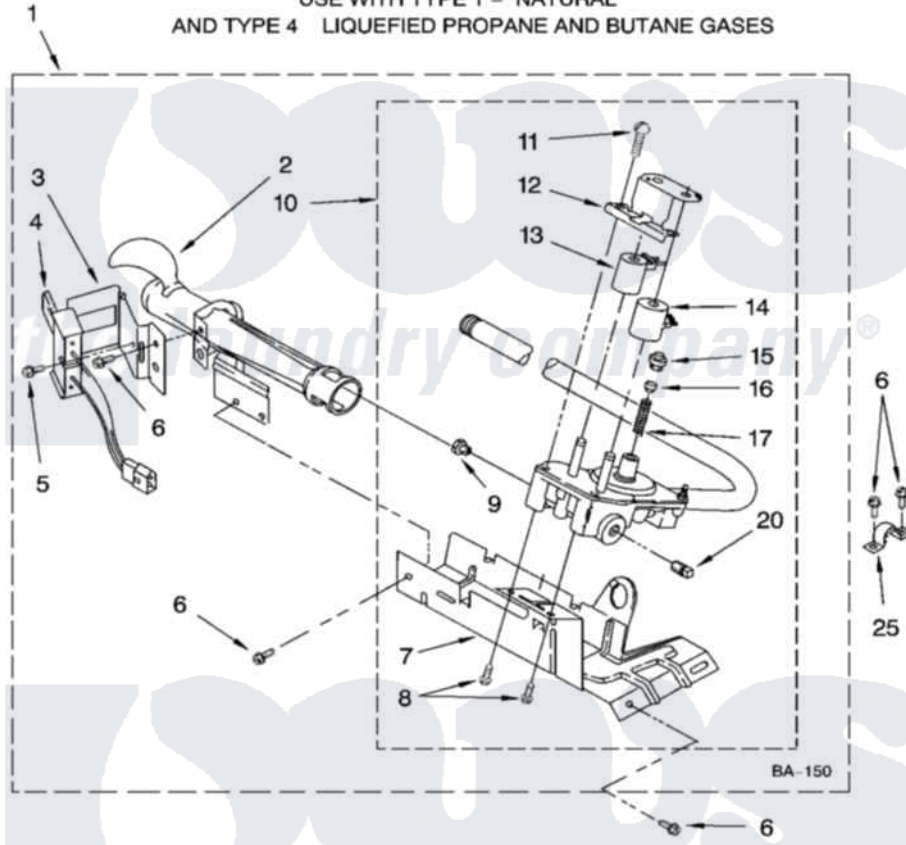

Whirlpool IJ72001 04 - 8318272 BURNER ASSEMBLY

8318272 BURNER ASSEMBLY

For Model: IJ72001
(Designer White)

USE WITH TYPE 1 - NATURAL
AND TYPE 4 LIQUEFIED PROPANE AND BUTANE GASES

8179760

7

Whirlpool [Residential Whirlpool IJ72001 Dryer Parts](#) Parts Diagram 04 - 8318272 BURNER ASSEMBLY
Click on the part number to view part

Item	Original Part Number	Replaced By	Status	Part Description
1	8318272	W10465748		Burner-Gas
2	688617	693140		Burner
3	694298			Bracket, Ignitor
4	686590	279311		Ignitor
5	3393909			Screw, 8-32 X 7/8
6	343641	681414		Screw, 10AB X 1/2
7	693986			Base, Burner
8	3387057			Screw, 10-16 X 1/2 Orifice, Burner
9	234826			Orifice, Burner Type 1
"	229742			Orifice, Burner
"	234868			Orifice, Burner
10	8318277	W10337269		Valve-Gas
11	694421			Screw, Bracket Mounting
12	694538			Bracket, Shunt
13	694540			Coil, 60 Hz
14	694539			Coil, 60 Hz

15	694424		Leak, Limiter
16	694423		Screw, Regulator Adjustment
17	694422		Spring, Regulator
20	239822	W10295523	Plug, Pipe
25	341029		Clamp, Pipe Door Spring
"	BLANK	Not Available	Following Parts Not Illustrated
"	694572	49572A	Conversion Kit To Type L.p.g.f