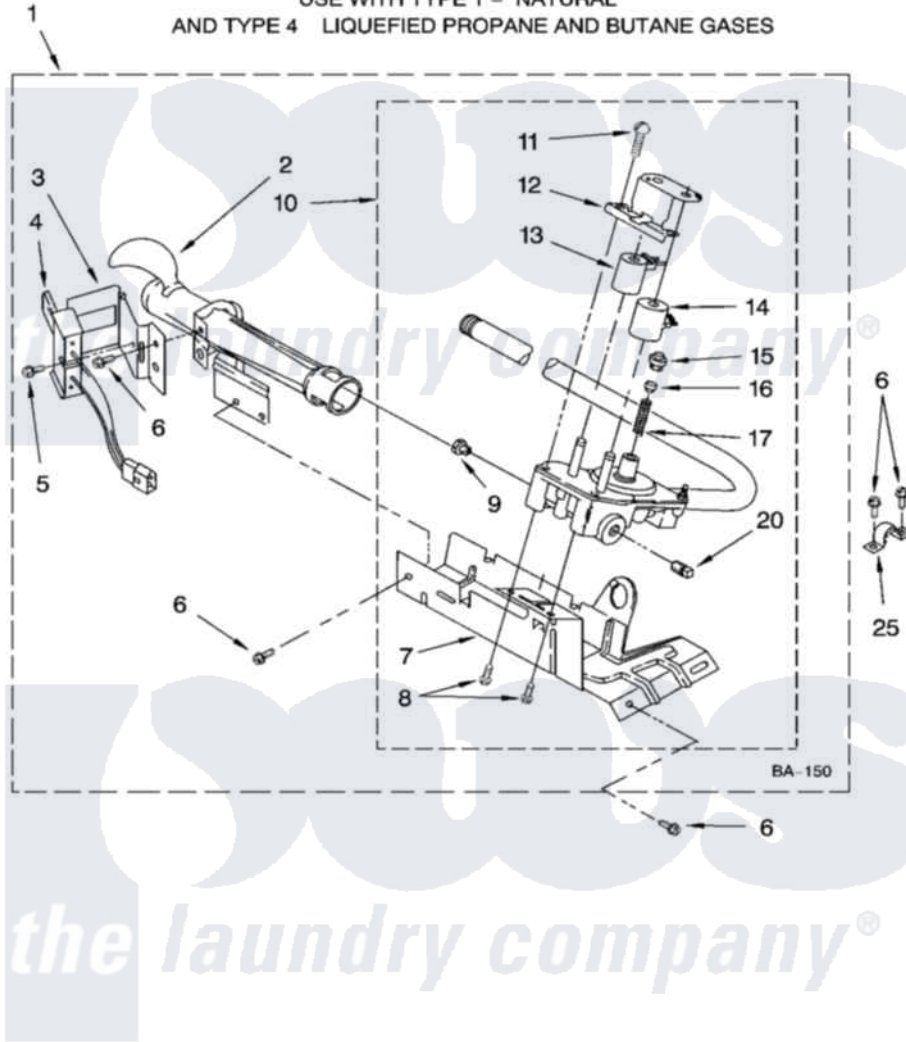

Whirlpool IJ72003 04 - 8318272 BURNER ASSEMBLY

8318272 BURNER ASSEMBLY

For Model: IJ72003
(Designer White)

USE WITH TYPE 1 - NATURAL
AND TYPE 4 LIQUEFIED PROPANE AND BUTANE GASES

8180212

7

Whirlpool [Residential Whirlpool IJ72003 Dryer Parts](#) Parts Diagram 04 - 8318272 BURNER ASSEMBLY
Click on the part number to view part

Item	Original Part Number	Replaced By	Status	Part Description
1	8318272	W10465748		Burner-Gas
2	688617	693140		Burner
3	694298			Bracket, Ignitor
4	686590	279311		Ignitor
5	3393909			Screw, 8-32 X 7/8
6	343641	681414		Screw, 10AB X 1/2
7	693986			Base, Burner
8	3387057			Screw, 10-16 X 1/2 Orifice, Burner
9	234826			Orifice, Burner Type 1
"	229742			Orifice, Burner
"	234868			Orifice, Burner
10	8318277	W10337269		Valve-Gas
11	694421			Screw, Bracket Mounting
12	694538			Bracket, Shunt
13	694540			Coil, 60 Hz
14	694539			Coil, 60 Hz