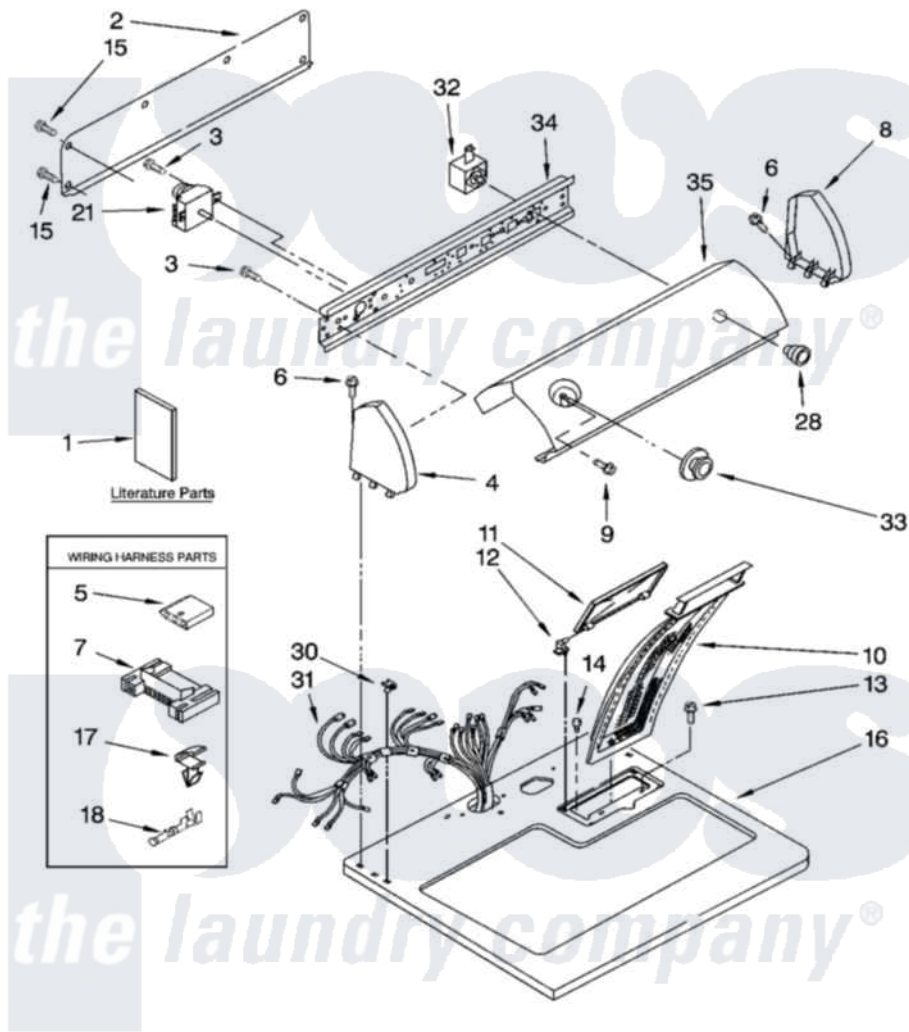

Whirlpool IJ80001 01 - TOP AND CONSOLE PARTS

Inqlis

TOP AND CONSOLE PARTS

29" ELECTRIC DRYER

For Model: IJ80001
(White)

10-01 Litho in U.S.A. (djc)

1

Part No. 4377977

Whirlpool [Residential Whirlpool IJ80001 Dryer Parts](#) Parts Diagram 01 - TOP AND CONSOLE PARTS

[Click on the part number to view part](#)

Item	Original Part Number	Replaced By	Status	Part Description
1	LIT8314836		Not Available	Literature Parts (Use & Care Guide)
"	LIT3397620		Not Available	Literature Parts (Instructions, Installation)
"	LIT3978731		Not Available	Literature Parts (Label, Energy Guide)
"	LIT8528189		Not Available	Literature Parts (Label, Wiring Diagram)
2	8274261			Do-It-Yourself Repair Manuals
3	3390646	W10139210		Screw, 8-18 X 5/16
4	8271365	279962		Endcap
5	3936144			Do-It-Yourself Repair Manuals
6	388326			Screw, 8-18 X 1.25
7	3395683			Receptacle, Multi-Terminal
8	8271359	279962		Endcap
9	3400859			Screw, Grounding
10	339392			Screen, Lint
11	8283378			Cover, Lint Screen

12	3978605	W10044470	Hinge, RH
"	3978606		Hinge, Lint Lid
13	688983	487240	Screw, For Mtg. Service Capacitor
14	297535	17258	Bumper
15	693995		Screw, Hex Head
16	8271390	8521918	Top
17	3394427		Clip-Harness
18	94614		Terminal
21	8299778		Timer, 60 Hz
28	8271341	3957804	Knob, Push-To-Start
30	357213		Nut, Push-In
31	8299868	Not Available	Harness, Wiring
32	3977456		Switch, Push-To-Start
33	8312687	3957754	Timer Knob Assembly
34	8271418		Bracket, Control
35	3977840	Not Available	Panel, Control
"	BLANK	Not Available	ACCESSORY PARTS
"	279948	4392065	Kit, Dryer Repair
"	689790		Dry Rack
	72017		Paint, Touch-Up
"	350930		Paint, Pressurized Spray B
"	350938		Paint, Pressurized Spray B
"	799344		Paint, Touch-Up)