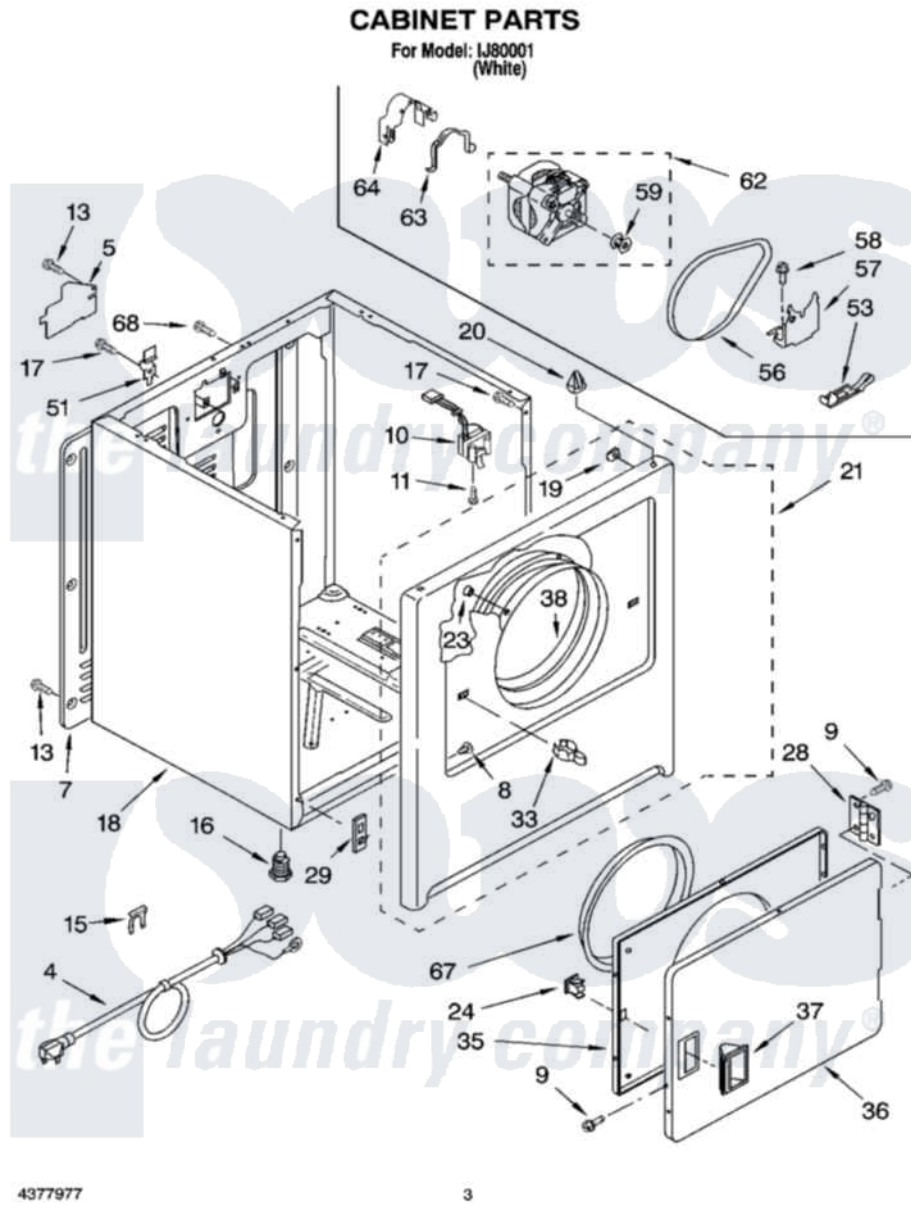

Whirlpool IJ80001 02 - CABINET PARTS

Whirlpool [Residential Whirlpool IJ80001 Dryer Parts](#) Parts Diagram 02 - CABINET PARTS
Click on the part number to view part

Item	Original Part Number	Replaced By	Status	Part Description
4	3394208			Cord, Power
5	3394202		Not Available	Cover, Terminal Block
7	3396807	280040		Panel-Rear
8	3404413			Plug, Hinge Hole
9	342055	488627		Screw
10	3406104	3406105		Door Switch Assembly
11	697773	3395530		Screw
13	693995			Screw, Hex Head
15	694415			Clip, Strain Relief
16	3392100	49621		Feet-Leveling
"	279810			Foot-Optional
17	343641	681414		Screw, 10AB X 1/2
18	8530603	8533643		Cabinet
19	98234			Clip, U-Bend
20	690363	18776		Lock, Front Top
21	3403571	279844		Panel

23	685203	279220	Clip
24	690081	279570	Latch
28	3405514	W10362431	Hinge And Pin Assembly
29	3394083		Clip, Front Panel
33	696144	279570	Latch
35	3403371		Door, Inner
36	3403361		Door Front
37	3405184		Handle, Door
38	8066124	279264	Air Channel Box
51	238088	8066217	Hinge, Top
53	3394332	691366	Idler And Pulley Assembly
56	8066065	341241	Belt
57	348780		Base, Motor
58	3400500		Bolt, 3405245 5/16-18 X 3/4
59	3394341	W10299847	Pulley-Motor
62	661654	279827	Motor-Drve
63	660658		Clamp, Motor Mounting 343481 685441
64	3404162		Clamp, Motor
67	3405245		5/16-18 X 3/4
68	697776	4331106	Screw, No.10-32 X 7/16