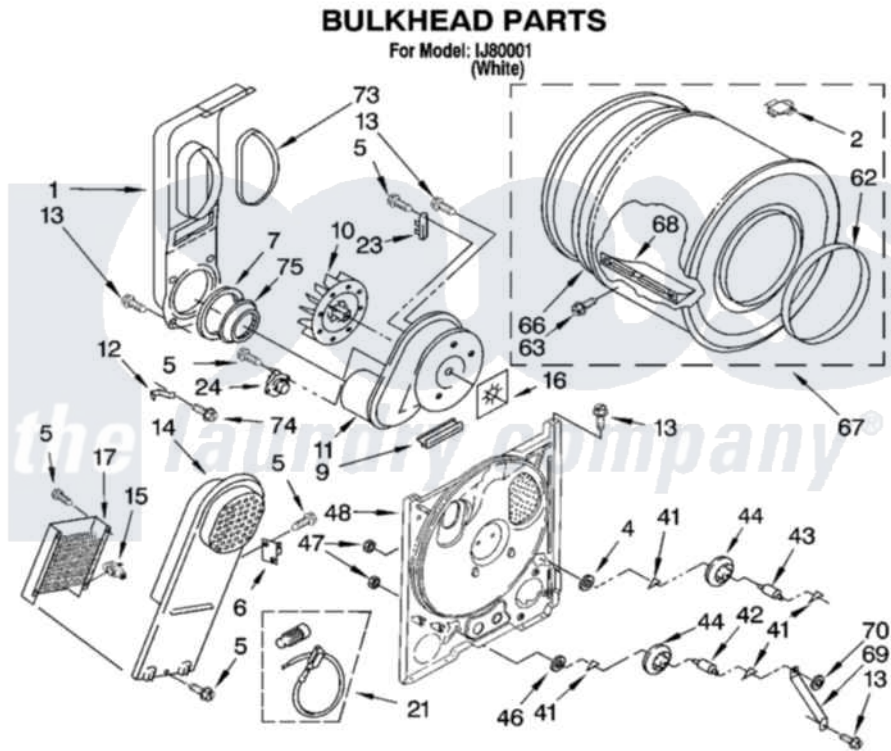

Whirlpool IJ80001 03 - BULKHEAD PARTS

4377977

5

Whirlpool [Residential Whirlpool IJ80001 Dryer Parts](#) Parts Diagram 03 - BULKHEAD PARTS
 Click on the part number to view part

Item	Original Part Number	Replaced By	Status	Part Description
1	694283	279505		Chute
2	8066086			Plug, Drum Hole
4	3388703			Washer, Support
5	90767			Screw, 8A X 3/8 HeX Washer Head Tapping
6	3977393	279816		Cutoff-Tml
7	347139			Seal, Lint Chute
9	3392247	686889		Pad
10	694089			Wheel, Blower
11	3405016	8577230		Housing, Blower
12	3398161			CLIP
13	343641	681414		Screw, 10AB X 1/2
14	3397566	8541818		Box, Heater
15	3977767			Thermostat, High Limit 250 F
16	3394196			Seal, Blower Shaft
17	3403585	279838		Element
21	279457			Wire Kit, Terminal

23	3392519		Thermal Limiter
24	3387134		Thermostat, Internal-Bias
41	690997		Washer, Thrust
42	3399506	W10359270	Shaft, Drum Roller Threads
43	3399507	W10359269	Shaft, Drum Roller Threads
44	3397588	349241T	Support
46	348197		Washer, Support
47	3359452		Nut, Lock
48	3397264	279793	Bulkhead
62	3394509		Ring, Bearing
63	97787	W10109200	Screw, Baffle Mounting
66	8066085	239087	Seal
67	3396777	697760	Drum
68	342847		Baffle, Drum
69	3976435		Bracket, Support
70	90296		Nut, Push On
73	339956		Seal, Air Duct To Bulkhead
74	489463		Screw, 8-18 X 1/16
75	696302		Shield, Exhaust