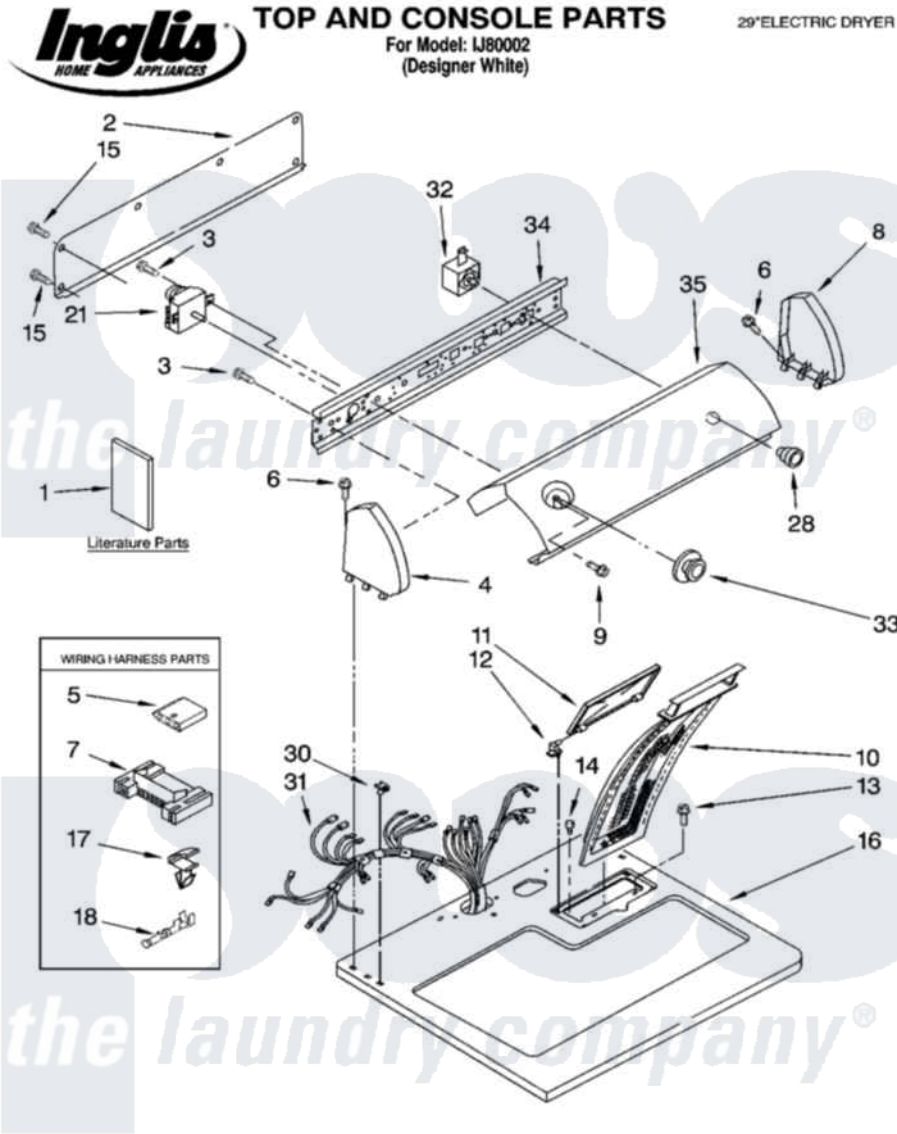

Whirlpool IJ80002 01 - TOP AND CONSOLE PARTS

02-04 Litho in U.S.A. (djc)

1

Part No. 8180254

Whirlpool [Residential Whirlpool IJ80002 Dryer Parts](#) Parts Diagram 01 - TOP AND CONSOLE PARTS

[Click on the part number to view part](#)

Item	Original Part Number	Replaced By	Status	Part Description
1	LIT8314836		Not Available	Literature Parts (Use & Care Guide)
"	LIT3397620		Not Available	Literature Parts (Instructions, Installation)
"	LIT8535902		Not Available	Literature Parts (Label, Energy Guide)
"	LIT8528189		Not Available	Literature Parts (Label, Wiring Diagram)
"	BLANK		Not Available	Following May Be Purchased DO-IT-YOURSELF REPAIR MANUALS
"	677818		Not Available	Manual, Do-It- Yourself Repair (Dryer)
2	8274261			Do-It-Yourself Repair Manuals
3	3390646	W10139210		Screw, 8-18 X 5/16
4	8271365	279962		Endcap
5	3936144			Do-It-Yourself Repair Manuals
6	388326			Screw, 8-18 X 1.25
7	3395683			Receptacle, Multi-Terminal

8	8271359	279962	Endcap
9	3400859		Screw, Grounding
10	339392		Screen, Lint
11	8283378		Cover, Lint Screen
12	3978605	W10044470	Hinge, RH
"	3978606		Hinge, Lint Lid
13	688983	487240	Screw, For Mtg. Service Capacitor
14	297535	17258	Bumper
15	693995		Screw, Hex Head
16	8271390	8521918	Top
17	3394427		Clip-Harness
18	94614		Terminal
21	8299778		Timer, 60 Hz
28	8271341	3957804	Knob, Push-To-Start
30	357213		Nut, Push-In
31	8299868	Not Available	Harness, Wiring
32	3977456		Switch, Push-To-Start
33	8312687	3957754	Timer Knob Assembly
34	8271418		Bracket, Control
35	3977840	Not Available	Panel, Control
"	BLANK	Not Available	ACCESSORY PARTS
"	279948	4392065	Kit, Dryer Repair
"	8522199		Accessory Parts
"	689790		Dry Rack
"	72017		Paint, Touch-Up
"	350930		Paint, Pressurized Spray B
"	350938		Paint, Pressurized Spray B
"	799344		Paint, Touch-Up)