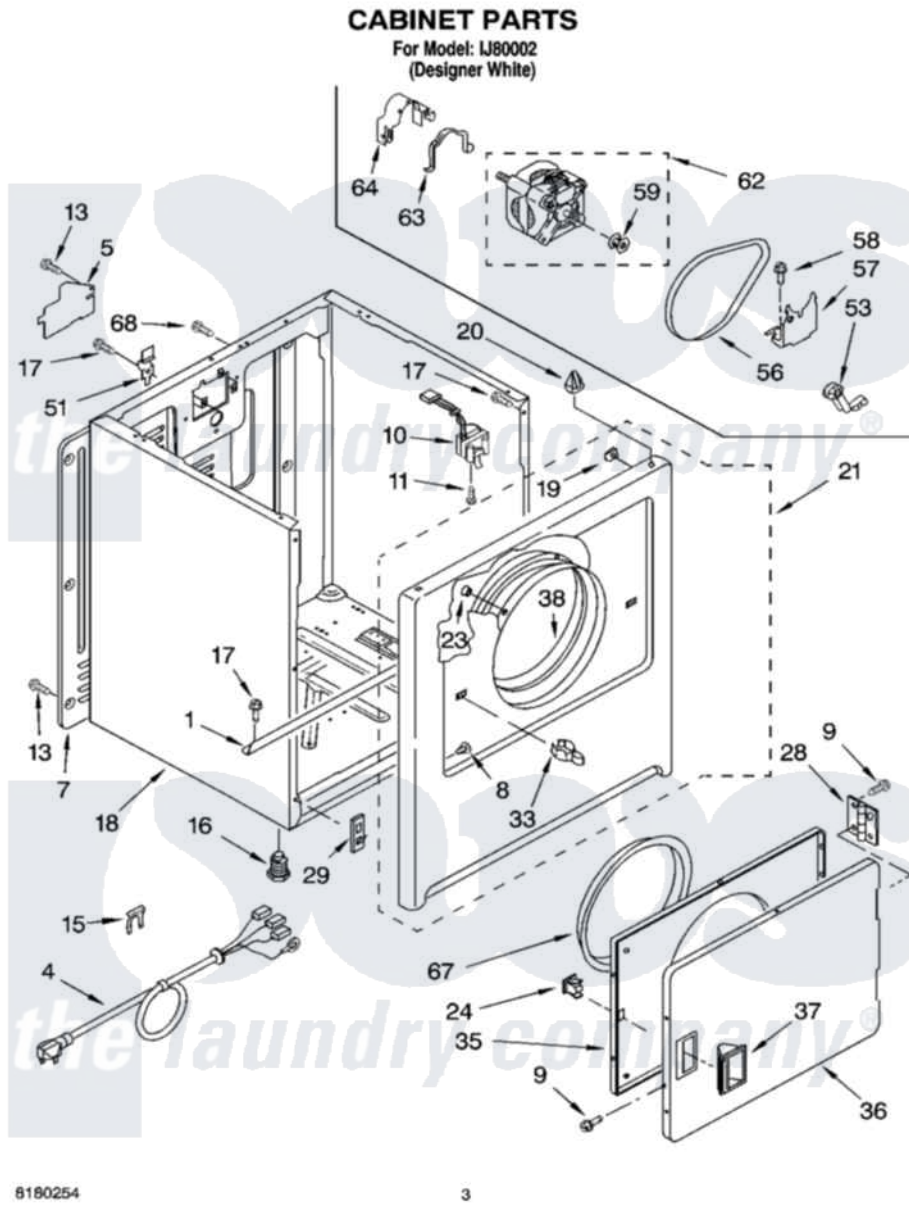

Whirlpool IJ80002 02 - CABINET PARTS

Whirlpool [Residential Whirlpool IJ80002 Dryer Parts](#) Parts Diagram 02 - CABINET PARTS
Click on the part number to view part

Item	Original Part Number	Replaced By	Status	Part Description
1	8541400			Bracket, Cabinet
4	3394208			Cord, Power
5	3394202		Not Available	Cover, Terminal Block
7	3396807	280040		Panel-Rear
8	3404413			Plug, Hinge Hole
9	342055	488627		Screw
10	3406104	3406105		Door Switch Assembly
11	697773	3395530		Screw
13	693995			Screw, Hex Head
15	694415			Clip, Strain Relief
16	3392100	49621		Feet-Leveling
"	279810			Foot-Optional
17	343641	681414		Screw, 10AB X 1/2
18	8530603	8533643		Cabinet
19	98234			Clip, U-Bend
20	690363	18776		Lock, Front Top

21	3403571	279844	Panel
23	685203	279220	Clip
24	690081	279570	Latch
28	3405514	W10362431	Hinge And Pin Assembly
29	3394083		Clip, Front Panel
33	696144	279570	Latch
35	3403371		Door, Inner
36	3403361		Door Front
37	3405184		Handle, Door
38	8066124	279264	Air Channel Box
51	238088	8066217	Hinge, Top
53	691366		Idler And Pulley Assembly
56	8066065	341241	Belt
57	348780		Base, Motor
58	3400500		Bolt, 3405245 5/16-18 X 3/4
59	3394341	W10299847	Pulley-Motor
62	8538262	279827	Motor-Drve
63	660658		Clamp, Motor Mounting 343481 685441
64	3404162		Clamp, Motor
67	3405245		5/16-18 X 3/4
68	697776	4331106	Screw, No.10-32 X 7/16