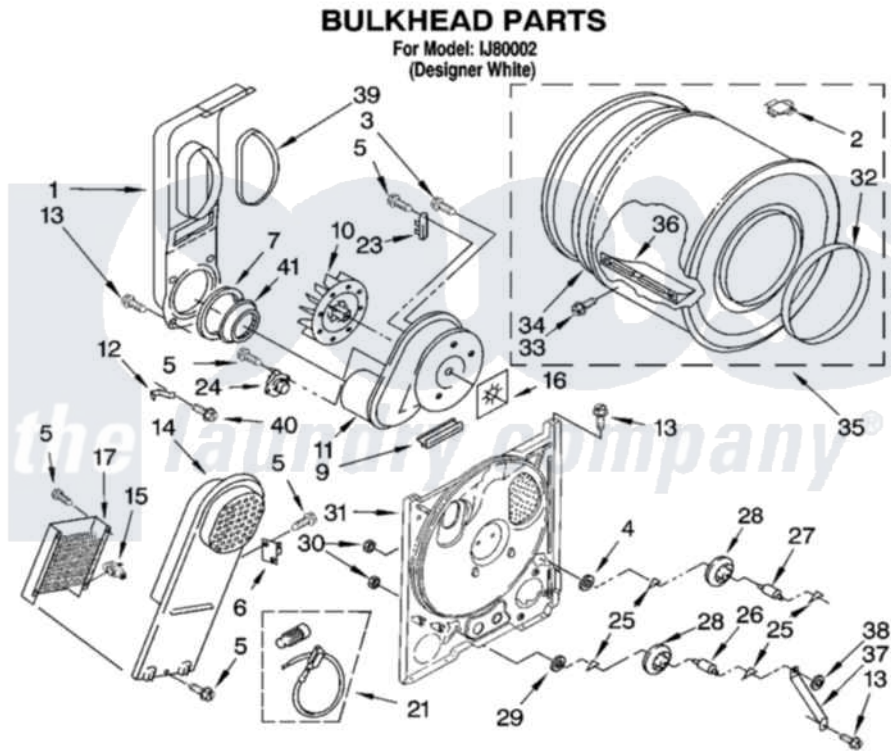

Whirlpool IJ80002 03 - BULKHEAD PARTS

8180254

5

Whirlpool [Residential Whirlpool IJ80002 Dryer Parts](#) Parts Diagram 03 - BULKHEAD PARTS
 Click on the part number to view part

Item	Original Part Number	Replaced By	Status	Part Description
1	694283	279505		Chute
2	8066086			Plug, Drum Hole
3	3390647	488729		Screw
4	3388703			Washer, Support
5	90767			Screw, 8A X 3/8 HeX Washer Head Tapping
6	3977393	279816		Cutoff-Tml
7	347139			Seal, Lint Chute
9	3392247	686889		Pad
10	694089			Wheel, Blower
11	8557384	8577230		Housing, Blower
12	3398161			CLIP
13	343641	681414		Screw, 10AB X 1/2
14	8541818			Box, Heater
15	3977767			Thermostat, High Limit 250 F
16	3394196			Seal, Blower Shaft
17	3403585	279838		Element

21	279457		Wire Kit, Terminal
23	3392519		Thermal Limiter
24	3387134		Thermostat, Internal-Bias
25	690997		Washer, Thrust
26	3399506	W10359270	Shaft, Drum Roller Threads
27	3399507	W10359269	Shaft, Drum Roller Threads
28	3397588	349241T	Support
29	348197		Washer, Support
30	3359452		Nut, Lock
31	8529955	279793	Bulkhead
32	3394509		Ring, Bearing
33	97787	W10109200	Screw, Baffle Mounting
34	8066085	239087	Seal
35	3396777	697760	Drum
36	342847		Baffle, Drum
37	3976435		Bracket, Support
38	90296		Nut, Push On
39	339956		Seal, Air Duct To Bulkhead
40	489463		Screw, 8-18 X 1/16
41	696302		Shield, Exhaust