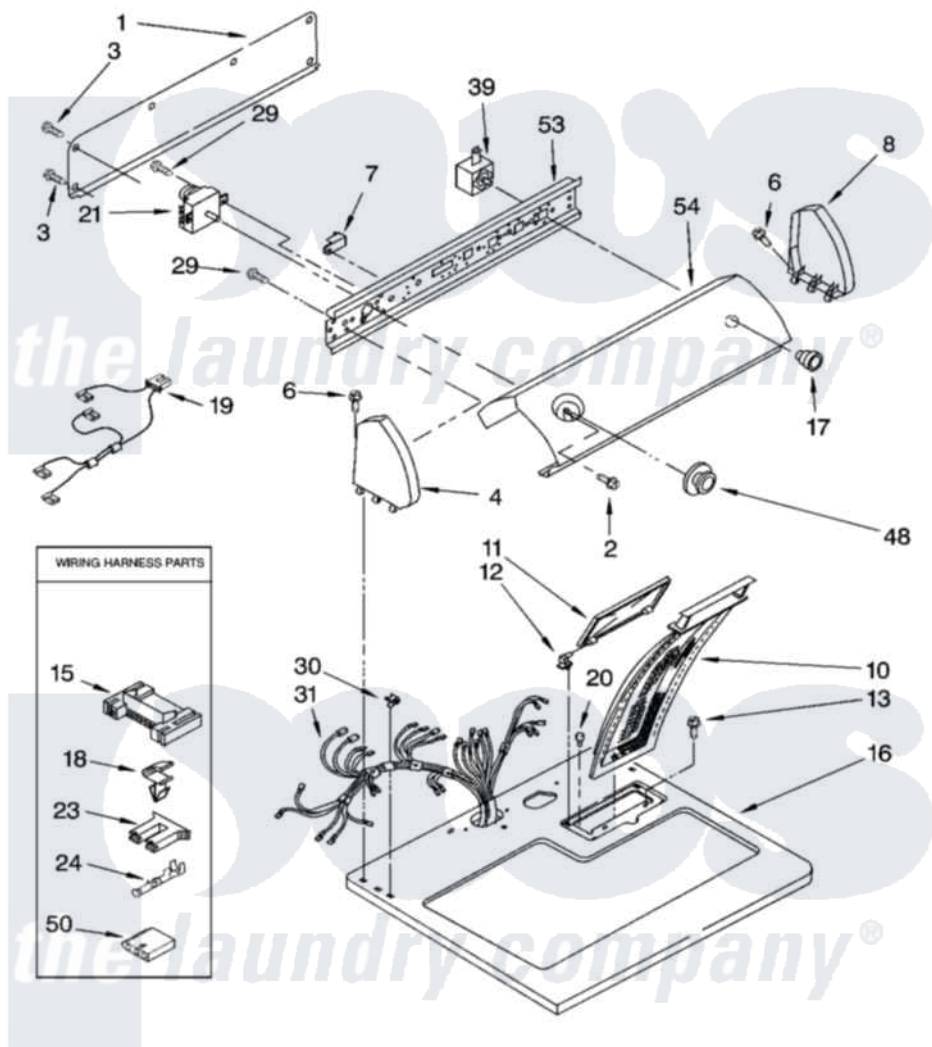

Whirlpool IJ82002 02 - TOP AND CONSOLE PARTS

TOP AND CONSOLE PARTS

For Model: IJ82002
(Designer White)

8160213

3

Whirlpool [Residential Whirlpool IJ82002 Dryer Parts](#) Parts Diagram 02 - TOP AND CONSOLE PARTS

[Click on the part number to view part](#)

Item	Original Part Number	Replaced By	Status	Part Description
1	8274261			Do-It-Yourself Repair Manuals
2	3400859			Screw, Grounding
3	693995			Screw, Hex Head
4	8271365	279962		Endcap
6	388326			Screw, 8-18 X 1.25
7	694419			Mini-Buzzer
8	8271359	279962		Endcap
10	349639			HAndle And Lint Screen Assembly
11	8283378			Cover, Lint Screen
12	3978605	W10044470		Hinge, RH
"	3978606			Hinge, Lint Lid
13	688983	487240		Screw, For Mtg. Service Capacitor
15	3395683			Receptacle, Multi-Terminal
16	8271390	8521918		Top
17	8271339	3957799		Knob, Control

18	3394427		Clip-Harness
19	3397692		Jumper, Wire
20	297535	17258	Bumper
21	8299778		Timer, 60 Hz
23	3354925		Block, Connector
24	94614		Terminal
29	3390646	W10139210	Screw, 8-18 X 5/16
30	357213		Nut, Push-In
31	8299870	Not Available	Harness, Wiring
39	3395384	3395385	Switch-Pts
48	8312687	3957754	Timer Knob Assembly
50	3936144		Do-It-Yourself Repair Manuals
53	8271418		Bracket, Control
54	3977841	Not Available	Panel, Control
"	BLANK	Not Available	ACCESSORY PARTS
"	279948	4392065	Kit, Dryer Repair
"	3404351		Accessory Parts
"	8522199		Accessory Parts
"	72017		Paint, Touch-Up
"	350930		Paint, Pressurized Spray B
"	350938		Paint, Pressurized Spray B
"	799344		Paint, Touch-Up)