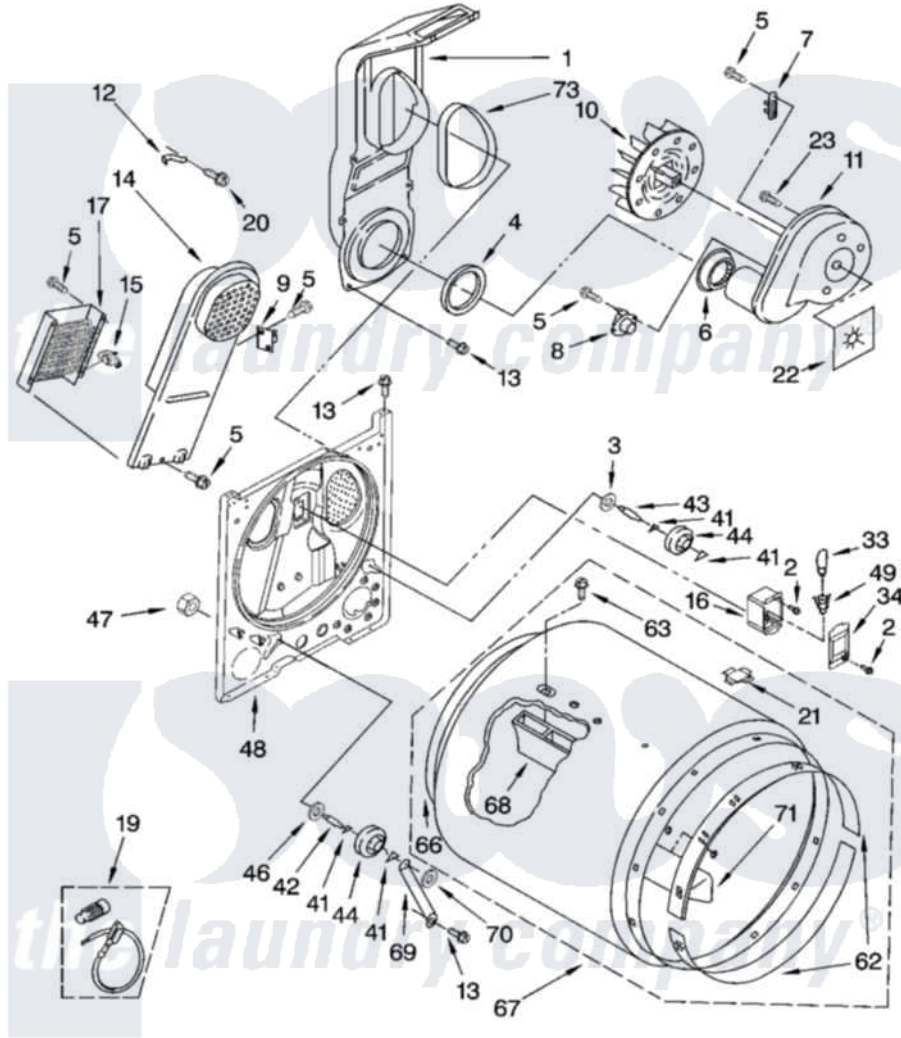

Whirlpool IJ82002 03 - BULKHEAD PARTS

BULKHEAD PARTS

For Model: IJ82002
(Designer White)

8160213

5

Whirlpool [Residential Whirlpool IJ82002 Dryer Parts](#) Parts Diagram 03 - BULKHEAD PARTS
Click on the part number to view part

Item	Original Part Number	Replaced By	Status	Part Description
1	348368			Lint Chute Assembly
2	487909	488729		Screw
3	3388703			Washer, Support
4	347139			Seal, Lint Chute
5	90767			Screw, 8A X 3/8 HeX Washer Head Tapping
6	696302			Shield, Exhaust
7	3392519			Thermal Limiter
8	3387134			Thermostat, Internal-Bias
9	3977393	279816		Cutoff-Tml
10	694089			Wheel, Blower
11	8557384	8577230		Housing, Blower
12	8066155			Clip, Heater Box
13	343641	681414		Screw, 10AB X 1/2
14	8541818			Box, Heater
15	3977767			Thermostat, High Limit 250 F
16	3977373			Bracket, Drum Light

17	3403585	279838	Element
19	279457		Wire Kit, Terminal
20	489463		Screw, 8-18 X 1/16
21	8066086		Plug, Drum Hole
22	3394196		Seal, Blower Shaft
23	3390647	488729	Screw
33	3406124	22002263	Lamp
34	3402841	8532165	Lens, Drum Light
41	690997		Washer, Thrust
42	3399506	W10359270	Shaft, Drum Roller Threads
43	3399507	W10359269	Shaft, Drum Roller Threads
44	3397588	349241T	Support
46	348197		Washer, Support
47	3359452		Nut, Lock
48	3403493	279798	Bulkhead
49	3403634	W10136369	Socket, Drum Light Assembly
62	692526	279441	BeaRng-Rng
63	97787	W10109200	Screw, Baffle Mounting
66	3406130	279857	Seal
67	695587		Drum Assembly
68	692490		Baffle, Drum
69	3976434		Bracket, Support Shaft
70	90296		Nut, Push On
71	3403636		Baffle, Drum
73	339956		Seal, Air Duct To Bulkhead