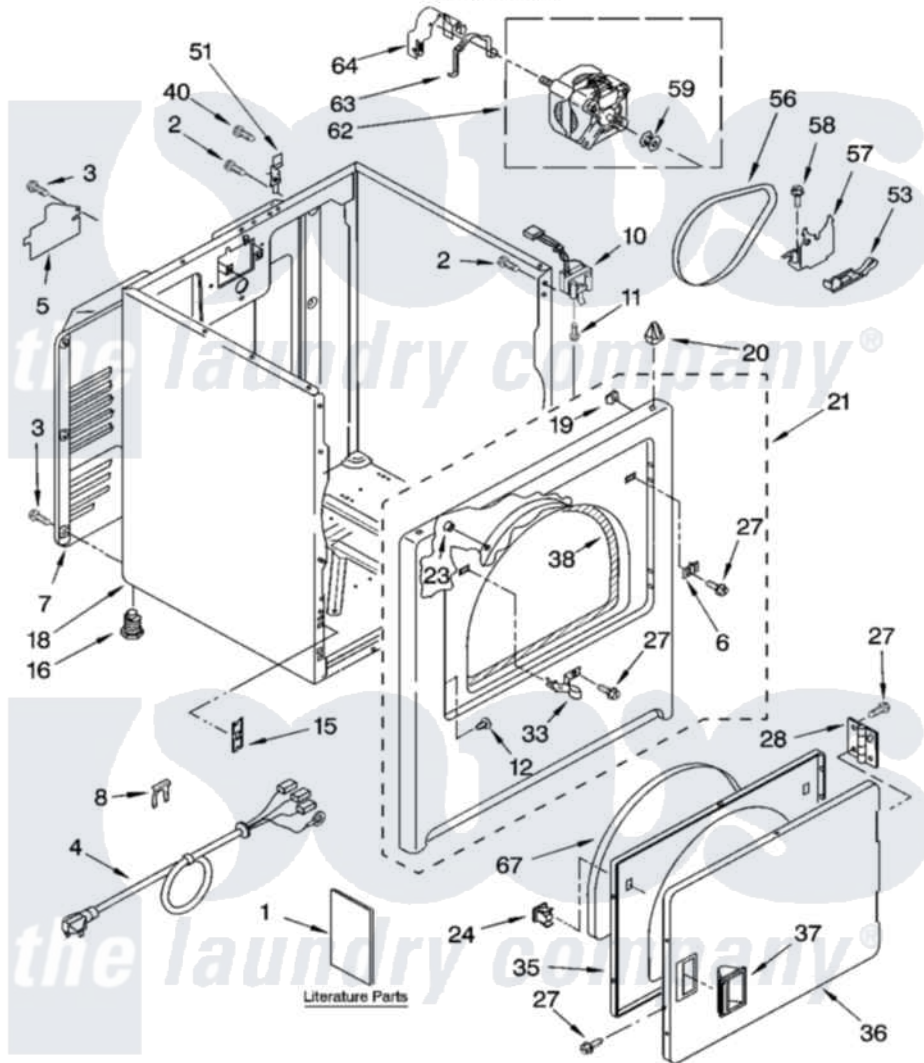

# Whirlpool IJ84001 01 - CABINET PARTS

**Inglis**

## CABINET PARTS

29" ELECTRIC DRYER

For Model: IJ84001  
(Designer White)

12-01 Litho in U.S.A. (djc)

1

Part No. 8179712

Whirlpool [Residential Whirlpool IJ84001 Dryer Parts](#) Parts Diagram 01 - CABINET PARTS

[Click on the part number to view part](#)

Item	Original Part Number	Replaced By	Status	Part Description
1	LIT3397620		Not Available	Literature Parts (Instructions, Installation)
"	LIT3978731		Not Available	Literature Parts (Label, Energy Guide)
"	LIT8314836		Not Available	Literature Parts (Use & Care Guide)
"	LIT8528191		Not Available	Literature Parts (Label, Wiring Diagram)
"	BLANK		Not Available	Following May Be Purchased DO-IT-YOURSELF REPAIR MANUALS
"	677818		Not Available	Manual, Do-It- Yourself Repair (Dryer)
2	343641	<a href="#">681414</a>		Screw, 10AB X 1/2
3	<a href="#">693995</a>			Screw, Hex Head
4	<a href="#">3394208</a>			Cord, Power
5	3394202		Not Available	Cover, Terminal Block
6	<a href="#">3403630</a>			Plug, Strike Hole
7	3396805	<a href="#">280043</a>		Panel-Rear