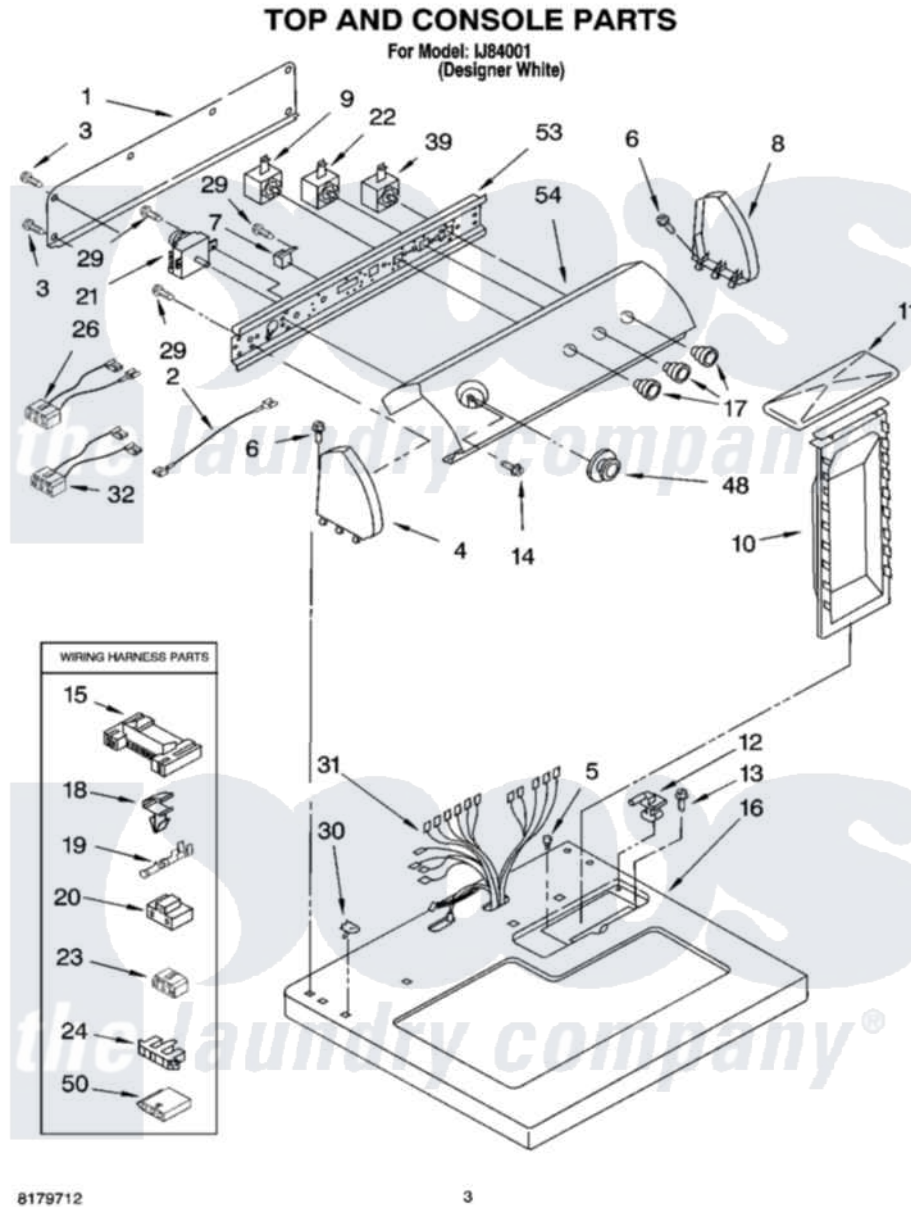

# Whirlpool IJ84001 02 - TOP AND CONSOLE PARTS

Whirlpool [Residential Whirlpool IJ84001 Dryer Parts](#) Parts Diagram 02 - TOP AND CONSOLE PARTS  
Click on the part number to view part

Item	Original Part Number	Replaced By	Status	Part Description
1	<a href="#">8274261</a>			Do-It-Yourself Repair Manuals
2	<a href="#">3401684</a>			Jumper, Wire
3	<a href="#">693995</a>			Screw, Hex Head
4	8271365	<a href="#">279962</a>		Endcap
5	297535	<a href="#">17258</a>		Bumper
6	<a href="#">388326</a>			Screw, 8-18 X 1.25
7	<a href="#">694419</a>			Mini-Buzzer
8	8271359	<a href="#">279962</a>		Endcap
9	<a href="#">3399639</a>			Switch, Rotary Temperature
10	<a href="#">349639</a>			HANDLE AND LINT SCREEN ASSEMBLY
11	<a href="#">8283378</a>			Cover, Lint Screen
12	3978605	<a href="#">W10044470</a>		Hinge, RH
"	<a href="#">3978606</a>			Hinge, Lint Lid
13	688983	<a href="#">487240</a>		Screw, For Mtg. Service Capacitor
14	<a href="#">3400859</a>			Screw, Grounding