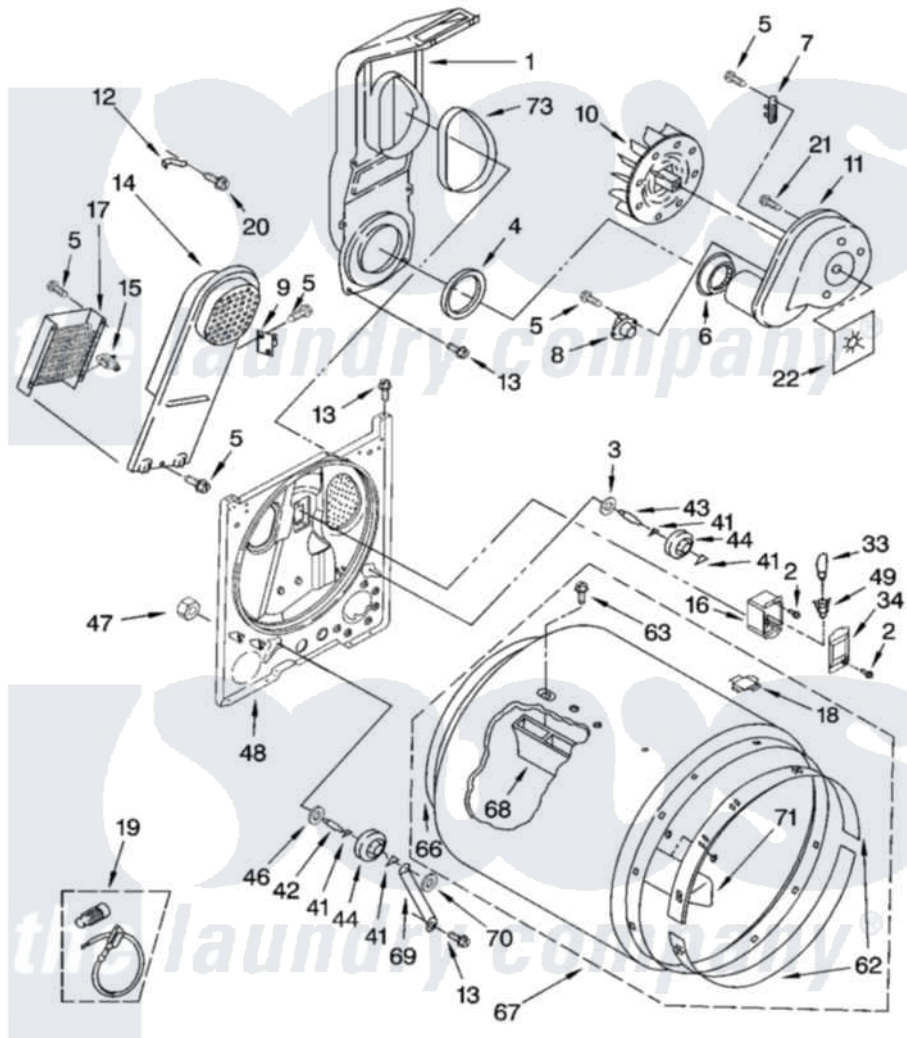

Whirlpool IJ84001 03 - BULKHEAD PARTS

BULKHEAD PARTS

For Model: IJ84001
(Designer White)

8179712

5

Whirlpool [Residential Whirlpool IJ84001 Dryer Parts](#) Parts Diagram 03 - BULKHEAD PARTS
Click on the part number to view part

Item	Original Part Number	Replaced By	Status	Part Description
1	348368			Lint Chute Assembly
2	487909	488729		Screw
3	3388703			Washer, Support
4	347139			Seal, Lint Chute
5	90767			Screw, 8A X 3/8 HeX Washer Head Tapping
6	696302			Shield, Exhaust
7	3392519			Thermal Limiter
8	3387134			Thermostat, Internal-Bias
9	3977393	279816		Cutoff-Tml
10	694089			Wheel, Blower
11	3405016	8577230		Housing, Blower
12	3398161			CLIP
13	343641	681414		Screw, 10AB X 1/2
14	3397566	8541818		Box, Heater
15	3977767			Thermostat, High Limit 250 F
16	3977373			Bracket, Drum Light

17	3403585	279838	Element
18	8066086		Plug, Drum Hole
19	279457		Wire Kit, Terminal
20	489463		Screw, 8-18 X 1/16
21	3390647	488729	Screw
22	3394196		Seal, Blower Shaft
33	3406124	22002263	Lamp
34	3402841	8532165	Lens, Drum Light
41	690997		Washer, Thrust
42	3399506	W10359270	Shaft, Drum Roller Threads
43	3399507	W10359269	Shaft, Drum Roller Threads
44	3397588	349241T	Support
46	348197		Washer, Support
47	3359452		Nut, Lock
48	3403493	279798	Bulkhead
49	3403634	W10136369	Socket, Drum Light Assembly
62	692526	279441	BeaRng-Rng
63	97787	W10109200	Screw, Baffle Mounting
66	3406130	279857	Seal
67	695587		Drum Assembly
68	692490		Baffle, Drum
69	3976434		Bracket, Support Shaft
70	90296		Nut, Push On
71	3403636		Baffle, Drum
73	339956		Seal, Air Duct To Bulkhead