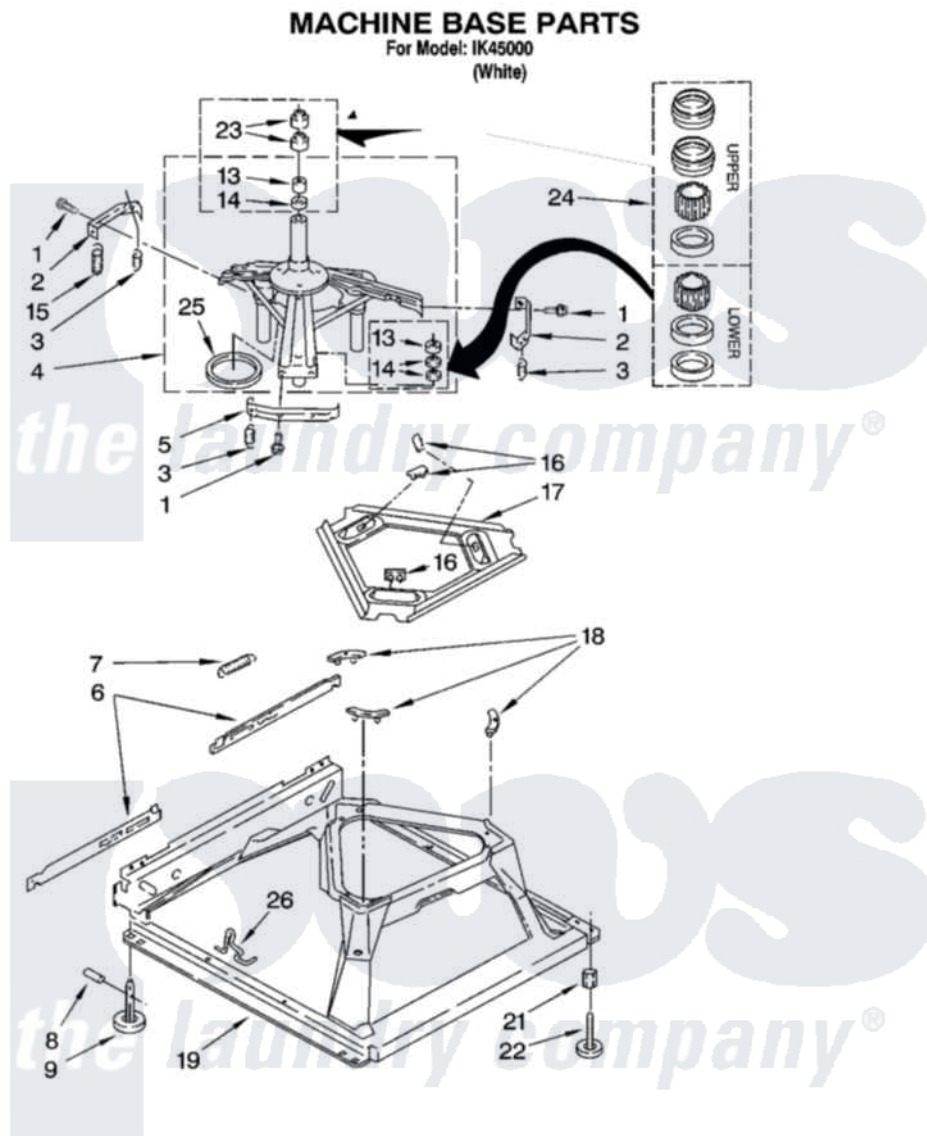

# Whirlpool IK45000 05 - MACHINE BASE PARTS

8

8179629

Whirlpool [Residential Whirlpool IK45000 Washer Parts](#) Parts Diagram 05 - MACHINE BASE PARTS  
Click on the part number to view part

Item	Original Part Number	Replaced By	Status	Part Description
1	<a href="#">3400076</a>			Screw, Bracket Mounting
2	<a href="#">64067</a>			Bracket, Spring Outer
3	<a href="#">63907</a>			Spring, Suspension
4	3362087	<a href="#">280184</a>		Support
5	<a href="#">64065</a>			Bracket, Spring Outer
6	<a href="#">63466</a>			Link, Leveling Mechanism
7	62597	<a href="#">8316845</a>		Spring
8	<a href="#">62837</a>			Pin, Knurled
9	62596	<a href="#">285244</a>		Feet-Leveling
13	3347047	<a href="#">8546455</a>		Bearing, Centerpost
14	357409	<a href="#">359449</a>		Seal, Agitator Shaft
15	388492	<a href="#">W10250667</a>		Spring, Counterweight
16	62568	<a href="#">285219</a>		Pad
17	<a href="#">3946509</a>			Plate, Suspension
18	3363660	<a href="#">285744</a>		Pad
19	3946512	<a href="#">285771</a>		Base

21	<a href="#">3359452</a>		Nut, Lock
22	389102	<a href="#">W10001130</a>	Foot, Leveling
23	356934	<a href="#">8577376</a>	Seal, Centerpost
24	<a href="#">285203</a>		Centerpost Bearing Kit
25	<a href="#">63134</a>		Ring, Sound Deadening
26	63806	<a href="#">W10145155</a>	Retainer, Suspension Spring