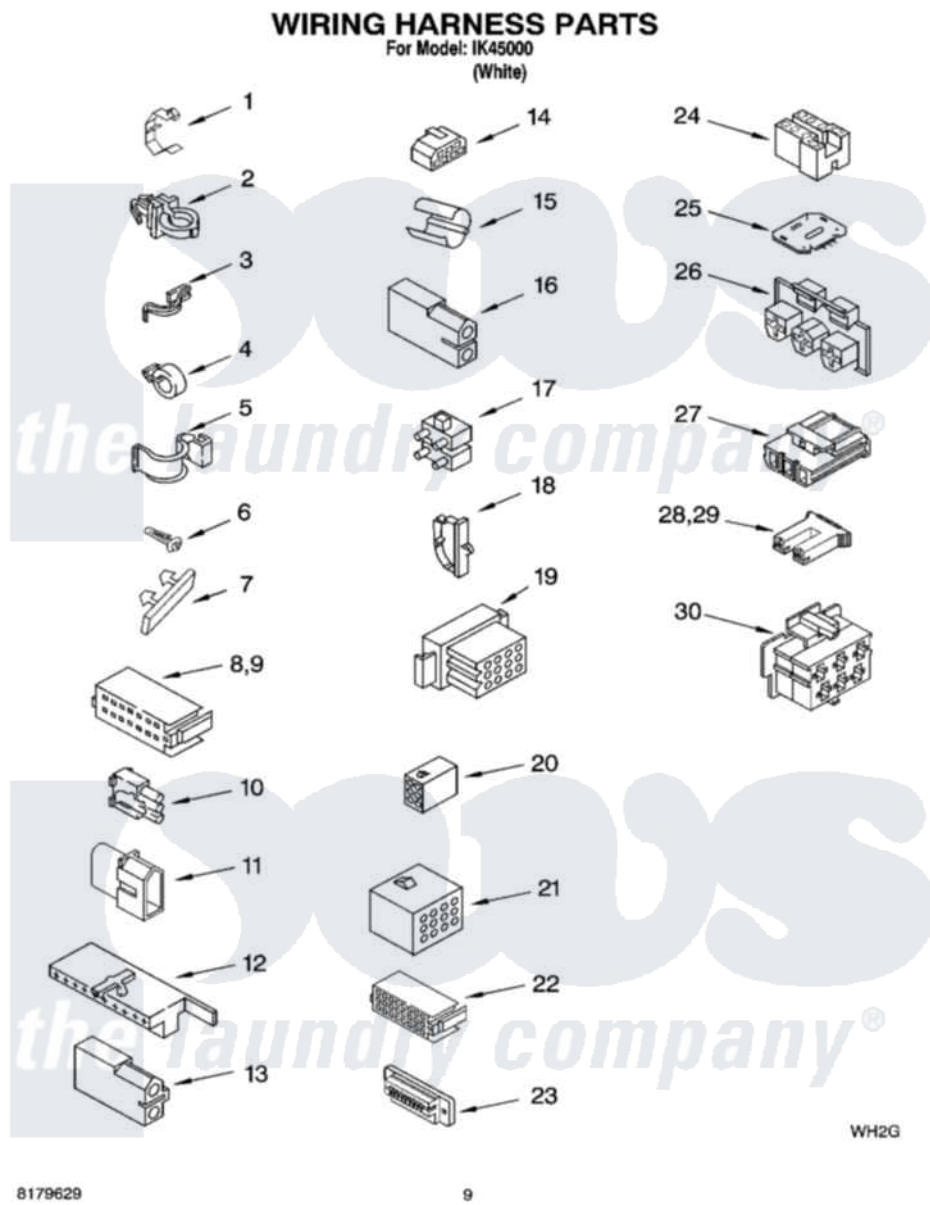

Whirlpool IK45000 06 - WIRING HARNESS PARTS

8179629

9

Whirlpool [Residential Whirlpool IK45000 Washer Parts](#) Parts Diagram 06 - WIRING HARNESS PARTS
Click on the part number to view part

Item	Original Part Number	Replaced By	Status	Part Description
1	3349557			Retainer, Harness
2	388498		Not Available	Clip, Harness
3	3347812	8528351		Clip
4	3352501	8559320		Restraint, Hose
5	90016			Clip, Pressure Switch Hose
6	3390496	8281256		Clip, Harness
7	389379			Retainer, Side To Feature Panel
8	352090			Timer, Block Disconnect
9	352089			Timer, Block Disconnect
10	62889			Receptacle, Terminal
11	353424			Plug, Terminal
12	62505			Block, Disconnect
13	3348075			Block, Disconnect (Motor 3 Speed) (Use Term. 94613 Or 94614)
14	3347243			Block, Disconnect

15	63523		Harness, Protector
16	717252		Receptacle, Terminal
17	387566		Plug, Terminal (4-Way) (Power Cord) (Use M3 Screws)
18	3352944		Clip, Harness
19	3390423	Not Available	Block, Disconnect (12-Way) (Timer) (Use Term. 94613)
20	3347730	Not Available	Receptacle, (6-Way) (Use Term. 94613)
21	388818		Plug, Terminal (12-Way) (Use Term. 94613 Or 94614)
22	3369366	Not Available	Timer, Block Disconnect (Black) (Amp) (Use Term. 3369365)
23	3349494		Connector, Etc
24	60687		Connector, Relay (Use Term. 308569)
25	3407125	3955728	Control, Etc
26	3948617	2172937	Connector
27	3360056		Connector
28	3354925		Block, Connector
29	3354926		Block, Connector
30	3948615	Not Available	Connector (T.P.A.) (6-Circuit) (Temp. Switch) (Use Term. 3948619 OR 3948620.)