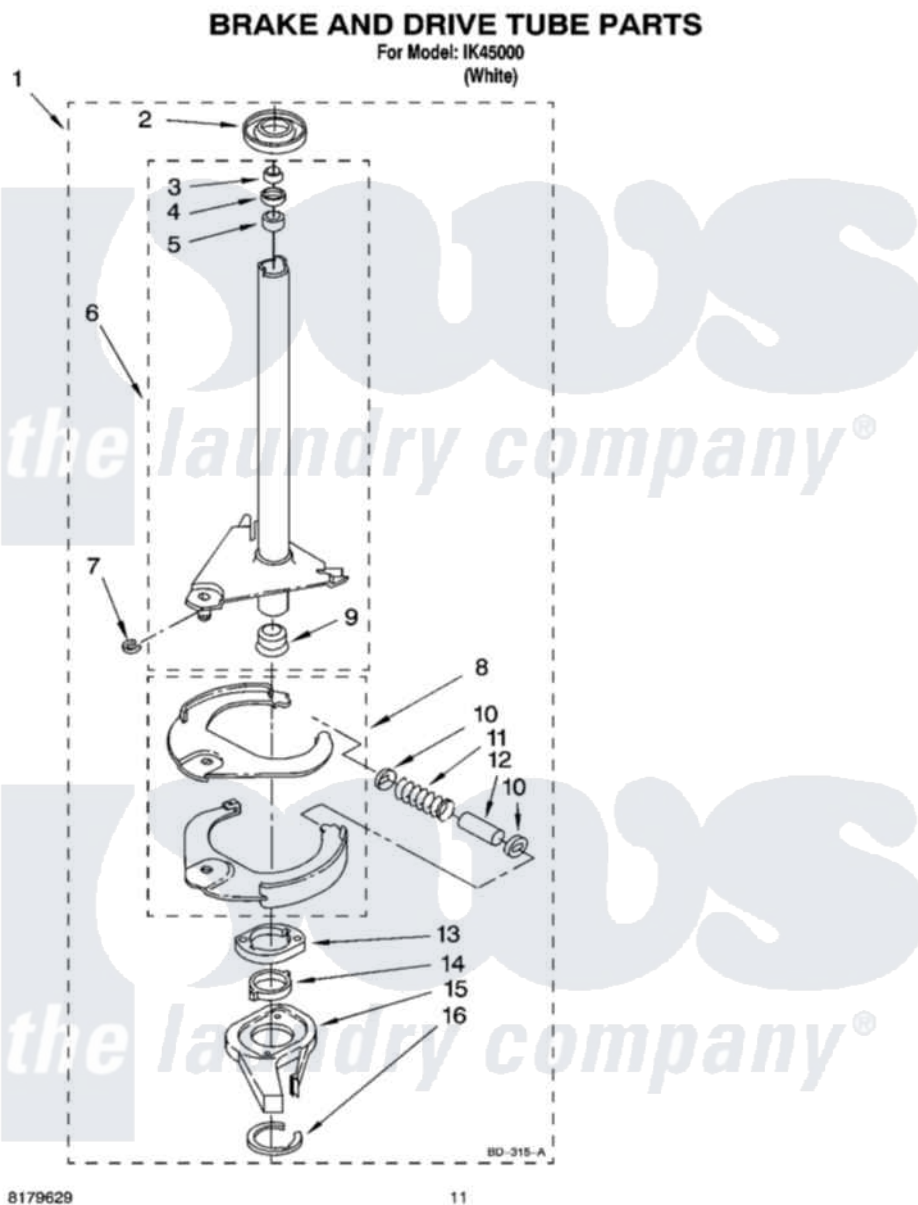

Whirlpool IK45000 07 - BRAKE AND DRIVE TUBE PARTS

Whirlpool [Residential Whirlpool IK45000 Washer Parts](#) Parts Diagram 07 - BRAKE AND DRIVE TUBE PARTS
Click on the part number to view part

Item	Original Part Number	Replaced By	Status	Part Description
1	388952	285792		Basketdrive
2	62658			Ring, Thrust
3	91939			Seal, Shaft
4	356427			Seal, Spin Pinion
5	356937			Spacer, Drive Tube
6	64027	64208		Tube-Spin
7	64035	W10083190		Ring, Retaining
8	64232	285438		Shoe-Brake
9	62703	8546462		"T" Bearing, Spin Tube
10	62648	285658		Sleeve
11	387806		Not Available	Spring, Brake
12	62909	285658		Sleeve
13	63023	8546461		Cam, Brake Release
14	63022			Sleeve, Cam
15	64194	285790		Lining
16	90368	W10083200		Ring, Retaining