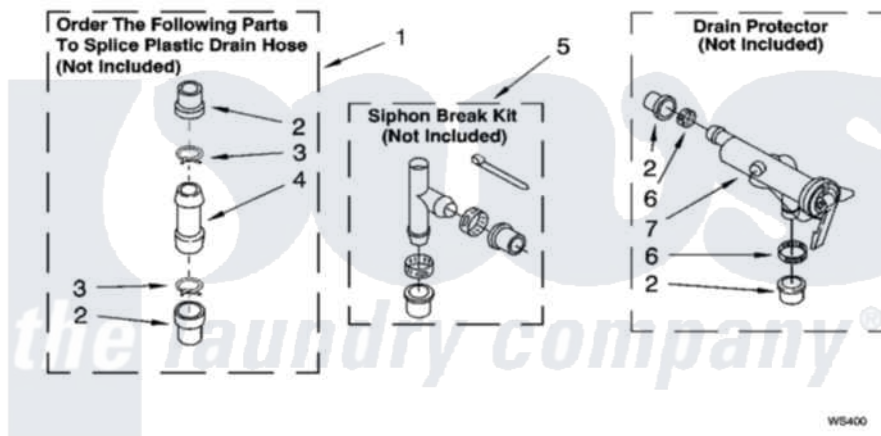

WATER SYSTEM PARTS

For Model: IK45000
(White)

8179629

13

Whirlpool [Residential Whirlpool IK45000 Washer Parts](#) Parts Diagram 09 - WATER SYSTEM PARTS
Click on the part number to view part

Item	Original Part Number	Replaced By	Status	Part Description
1	285442			Water System Parts
2	285321			Water System Parts
3	370447	285655		Clamp, Hose
4	16272			Connector, Straight
5	285320			Water System Parts
6	65349	285655		Clamp, Hose
7	367031			Water System Parts