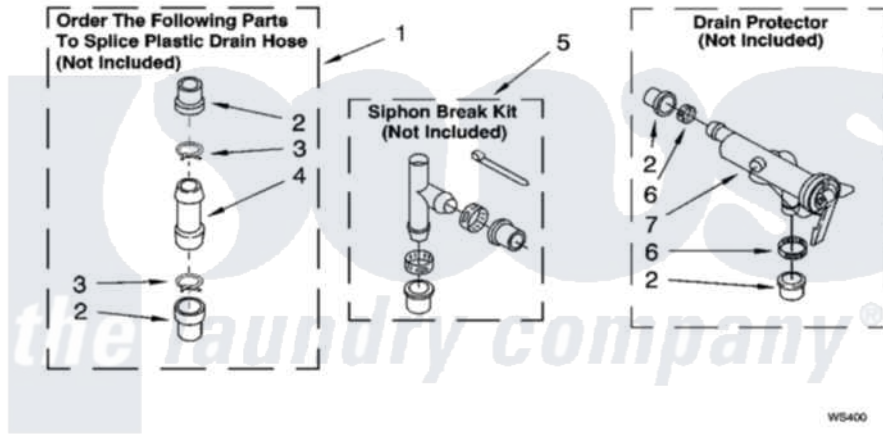

WATER SYSTEM PARTS

For Model: IL42000
(White)

8179793

13

Whirlpool [Residential Whirlpool IL42000 Washer Parts](#) Parts Diagram 09 - WATER SYSTEM PARTS
Click on the part number to view part

Item	Original Part Number	Replaced By	Status	Part Description
1	285442			Water System Parts
2	285321			Water System Parts
3	370447	285655		Clamp, Hose
4	16272			Connector, Straight
5	285320			Water System Parts
6	65349	285655		Clamp, Hose
7	367031			Water System Parts