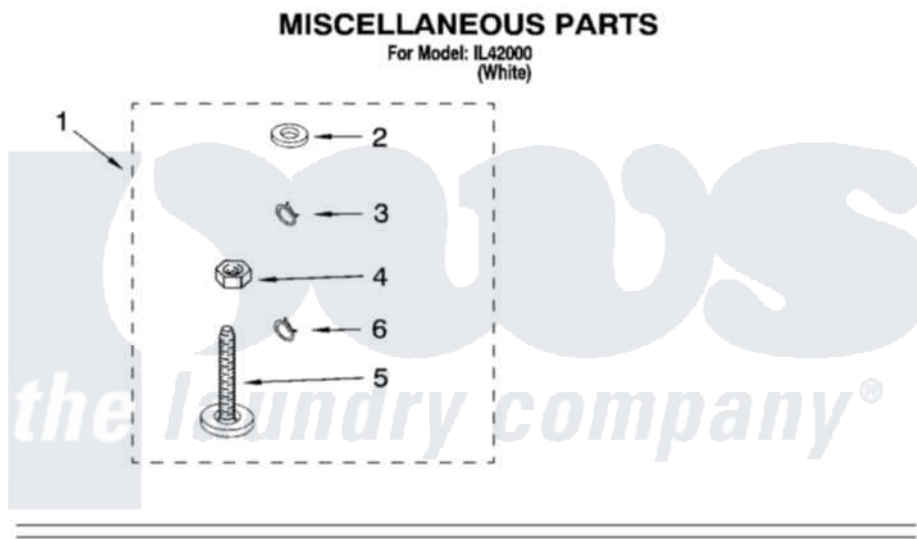

**Whirlpool IL42000 10 - MISCELLANEOUS PARTS, OPTIONAL PARTS
(NOT INCLUDED)**

OPTIONAL PARTS (NOT INCLUDED)

Whirlpool [Residential Whirlpool IL42000 Washer Parts](#) Parts Diagram 10 - MISCELLANEOUS PARTS, OPTIONAL PARTS (NOT INCLUDED)

[Click on the part number to view part](#)

Item	Original Part Number	Replaced By	Status	Part Description
1	3976263	285654		Parts-Misc
2	3976300	16123		Washer Inlet-Hose Miscellaneous Parts Must be Ordered Separately.
3	3366912	356138		Clamp, Hose
4	3359452			Nut, Lock
5	389102	W10001130		Foot, Leveling
6	3366913	3357331		Clamp, Drain
	72017			Paint, Touch-Up
"	350938			Paint, Pressurized Spray B
"	350930			Paint, Pressurized Spray B
"	799344			Paint, Touch-Up)
"	BLANK		Not Available	OIL
"	350572			Oil
"	BLANK		Not Available	LUBRICANT