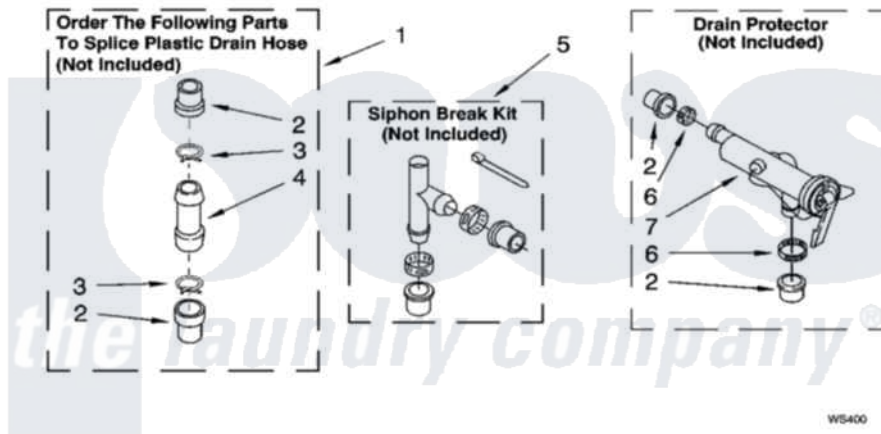

**WATER SYSTEM PARTS**

For Model: IL44000  
(White)

8179794

13

Whirlpool [Residential Whirlpool IL44000 Washer Parts](#) Parts Diagram 09 - WATER SYSTEM PARTS  
Click on the part number to view part

Item	Original Part Number	Replaced By	Status	Part Description
1	<a href="#">285442</a>			Water System Parts
2	<a href="#">285321</a>			Water System Parts
3	370447	<a href="#">285655</a>		Clamp, Hose
4	<a href="#">16272</a>			Connector, Straight
5	<a href="#">285320</a>			Water System Parts
6	65349	<a href="#">285655</a>		Clamp, Hose
7	<a href="#">367031</a>			Water System Parts