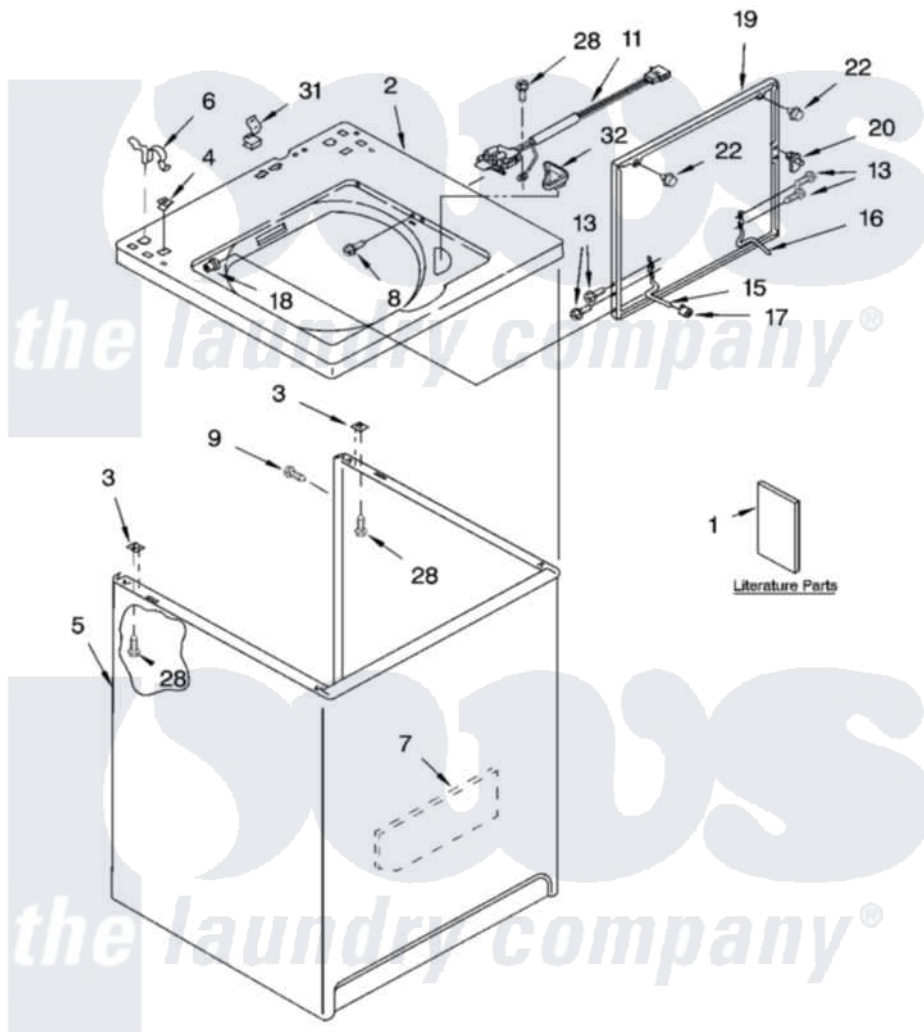

Whirlpool IL45000 01 - TOP AND CABINET PARTS

TOP AND CABINET PARTS

For Model: IL45000
(White)

AUTOMATIC
WASHER

2-02 Litho in U.S.A. (drd)

1

Part No. 8179795

Whirlpool [Residential Whirlpool IL45000 Washer Parts](#) Parts Diagram 01 - TOP AND CABINET PARTS

[Click on the part number to view part](#)

Item	Original Part Number	Replaced By	Status	Part Description
1	LIT3361044		Not Available	Literature Parts (Installation Instructions)
"	LIT3955167		Not Available	Literature Parts (Use & Care Guide)
"	LIT3955524		Not Available	Literature Parts (Energy Guide)
"	LIT3954745		Not Available	Literature Parts (Wiring Diagram)
2	8271378			Top
3	62750			Spacer, Cabinet To Top (4)
4	357213			Nut, Push-In
5	63424			Cabinet
6	62780			Clip, Top And Cabinet And Rear Panel
7	3976348			Absorber, Sound
8	3356311			Screw And Washer, Lid Switch Shield
9	3357011	308685		Side Trim)
11	3949237	3949247		Switch-Lid