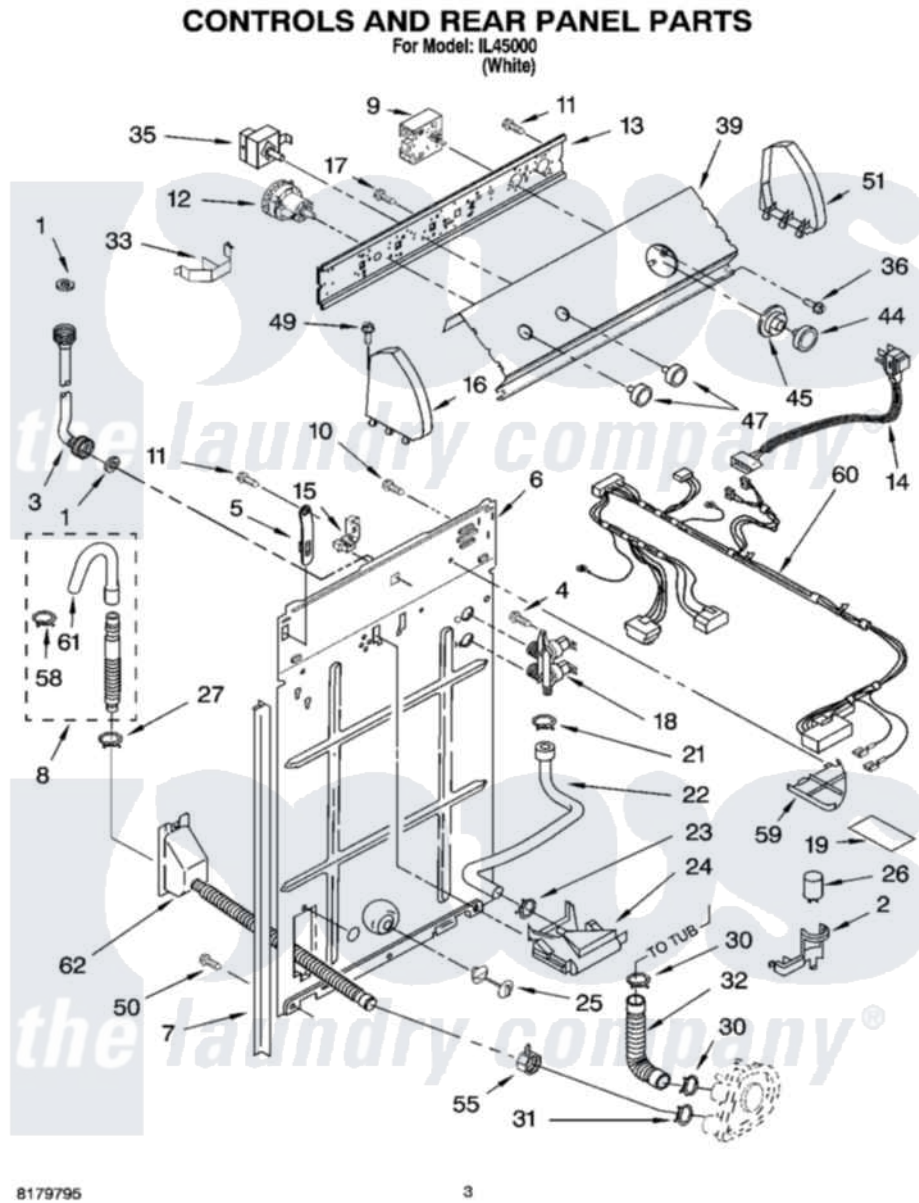

Whirlpool IL45000 02 - CONTROLS AND REAR PANEL PARTS

Whirlpool Residential Whirlpool IL45000 Washer Parts Parts Diagram 02 - CONTROLS AND REAR PANEL PARTS
Click on the part number to view part

Item	Original Part Number	Replaced By	Status	Part Description
1	3976300	16123		Washer Inlet-Hose Miscellaneous Parts Must be Ordered Separately.
2	8318201	8318046		Clip, Capacitor
3	3949374	89503		Hose-Inlet
"	3949375	89503		Hose-Inlet
4	9740848			Screw, Mixing Valve Mounting
5	8318255	8568314		Strap, Console
6	8528062	3357978		Panel, Rear
7	62747			Pad, Rear Panel
8	3951609	285664		Hose
"	661577	285666		Hose
"	3357090	285702		Hose
9	3948852			Timer, Control
10	3351614			Screw, Gearcase Cover Mounting
11	90767			Screw, 8A X 3/8 HeX Washer Head Tapping

12	3366848	W10339229	Switch-WL
13	3948608		Bracket, Control
14	3948063	285800	Cord-Power
15	3952821	285777	Relief-Str
16	8271365	279962	Endcap
17	3400073		Screw, Ground
18	3952164	285805	Valve-Inlet
19	3976286		Shield, Capacitor
21	370451	596669	Clamp, Manifold
22	3357328		Hose, Vacuum Break
23	371503	596669	Clamp, Manifold
24	387606	3360977	Break-Vac
25	8519200		Support, Rear Panel
26	661606	8572717	Capacitor, Motor Start
27	3366912	356138	Clamp, Hose
30	3363366	616099	Clamp
31	8317496	285655	Clamp, Hose
32	3951449	285871	Hose
33	8055003		Clip, Harness And Pressure Switch
35	661612	W10168256	Switch, Water Temperature
36	3400818		Screw, Timer Mounting
39	3954235	Not Available	Panel, Console
44	8271345	3957824	Knob, Timer
45	8271351	3957849	Dial, Timer
47	8271339	3957799	Knob, Control
49	388326		Screw, 8-18 X 1.25
50	62863	3390631	Screw, 10-16 X 3/8
51	8271359	279962	Endcap
55	3976395		Restraint, Hose
58	3366913	3357331	Clamp, Drain
59	3348424	8539874	Shield, Suds
60	3955015		Harness, Wiring
61	3357027		Nozzle, Hose Drain
62	8317940	W10358149	Drain Hose Assembly