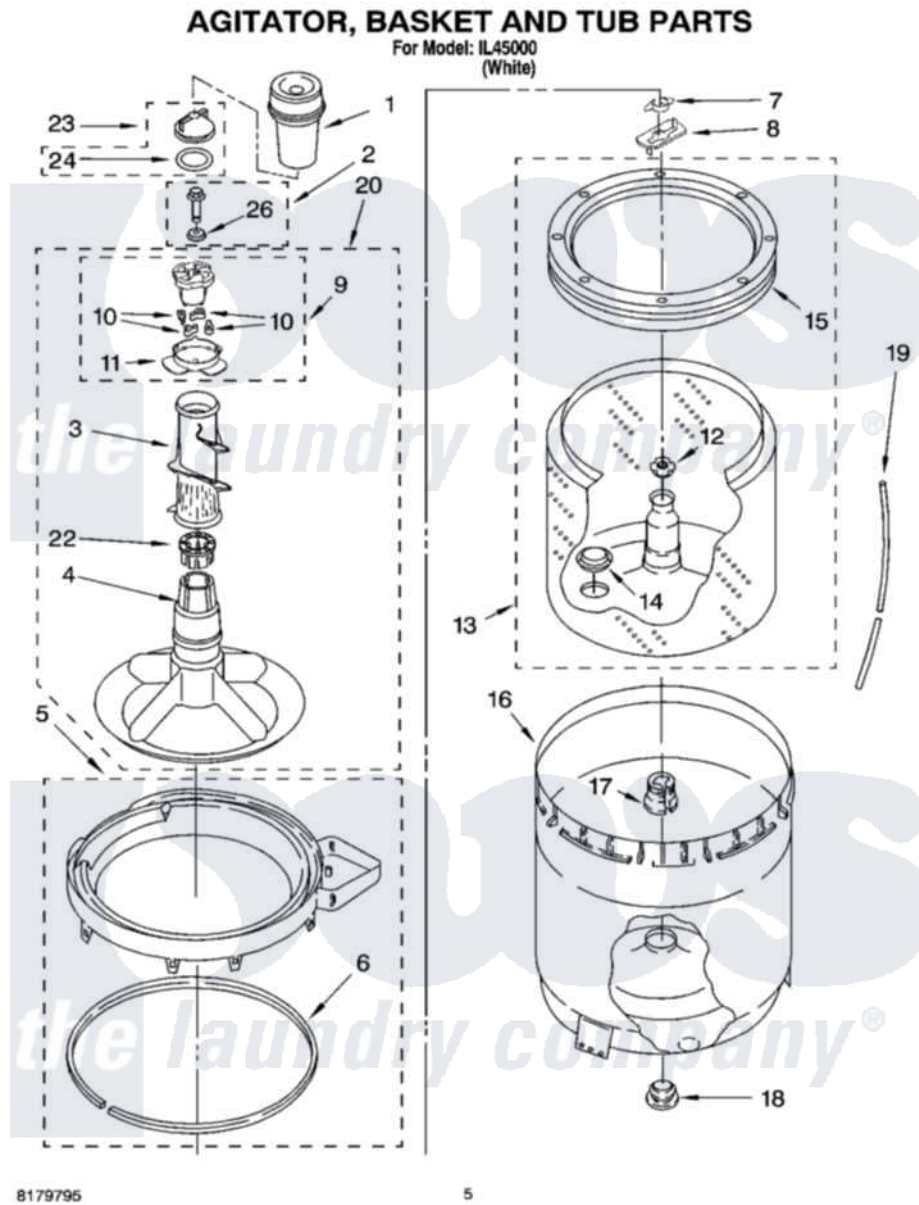

Whirlpool IL45000 03 - AGITATOR, BASKET AND TUB PARTS

Whirlpool Residential Whirlpool IL45000 Washer Parts Parts Diagram 03 - AGITATOR, BASKET AND TUB PARTS
Click on the part number to view part

Item	Original Part Number	Replaced By	Status	Part Description
1	63580			Dispenser, Fabric Softener
2	358237			Screw And Washer
3	3363003			Mover, Clothes
4	3347288			Agitator
5	8528150	W10445870		Ring-Tub
6	3359585	3976308		Gasket, Tub Ring
7	3354845			Clip, Agitator
8	3355921	8543666		Washer, Agitator
9	3363663	285811		Cam-Agitator
10	3366877	80040		Dog-Agitator
11	3363661			Bearing, Driven Cam
12	21366			Nut, Spanner
13	8526017	W10389329		Clothes Container, Assembly
14	8522271	285868		Filter
15	8519788	387240		Ring, Balance
16	63849			Strain Relief, Power Cord

17	389140		Tub Block, Basket Drive
18	383727		Gasket, Centerpodt
19	3347780	353244	Hose, Pressure Switch
20	3946501		Agitator, Assembly
22	3350389	285587	Washer
23	3354733	W10074580	Cap, Barrier
24	3348855	W10072840	Fabric Softener
26	3949550		Washer