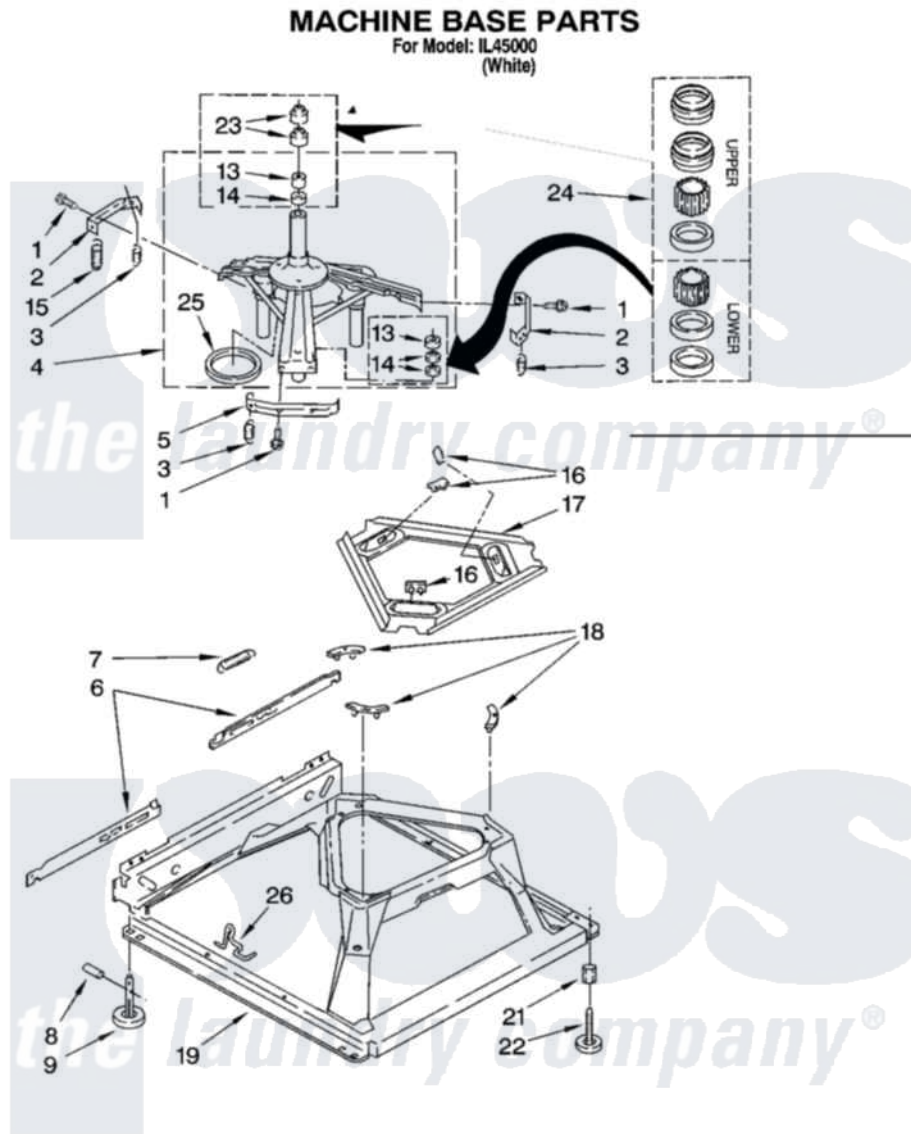

Whirlpool IL45000 04 - MACHINE BASE PARTS

8179795

7

Whirlpool [Residential Whirlpool IL45000 Washer Parts](#) Parts Diagram 04 - MACHINE BASE PARTS
Click on the part number to view part

Item	Original Part Number	Replaced By	Status	Part Description
1	3400076			Screw, Bracket Mounting
2	64067			Bracket, Spring Outer
3	63907			Spring, Suspension
4	3362087	280184		Support
5	64065			Bracket, Spring Outer
6	63466			Link, Leveling Mechanism
7	62597	8316845		Spring
8	62837			Pin, Knurled
9	62596	285244		Feet-Leveling
13	3347047	8546455		Bearing, Centerpost
14	357409	359449		Seal, Agitator Shaft
15	388492	W10250667		Spring, Counterweight
16	62568	285219		Pad
17	3946509			Plate, Suspension
18	3363660	285744		Pad
19	3946512	285771		Base

21	3359452		Nut, Lock
22	389102	W10001130	Foot, Leveling
23	356934	8577376	Seal, Centerpost
24	285203		Centerpost Bearing Kit
25	63134		Ring, Sound Deadening
26	63806	W10145155	Retainer, Suspension Spring