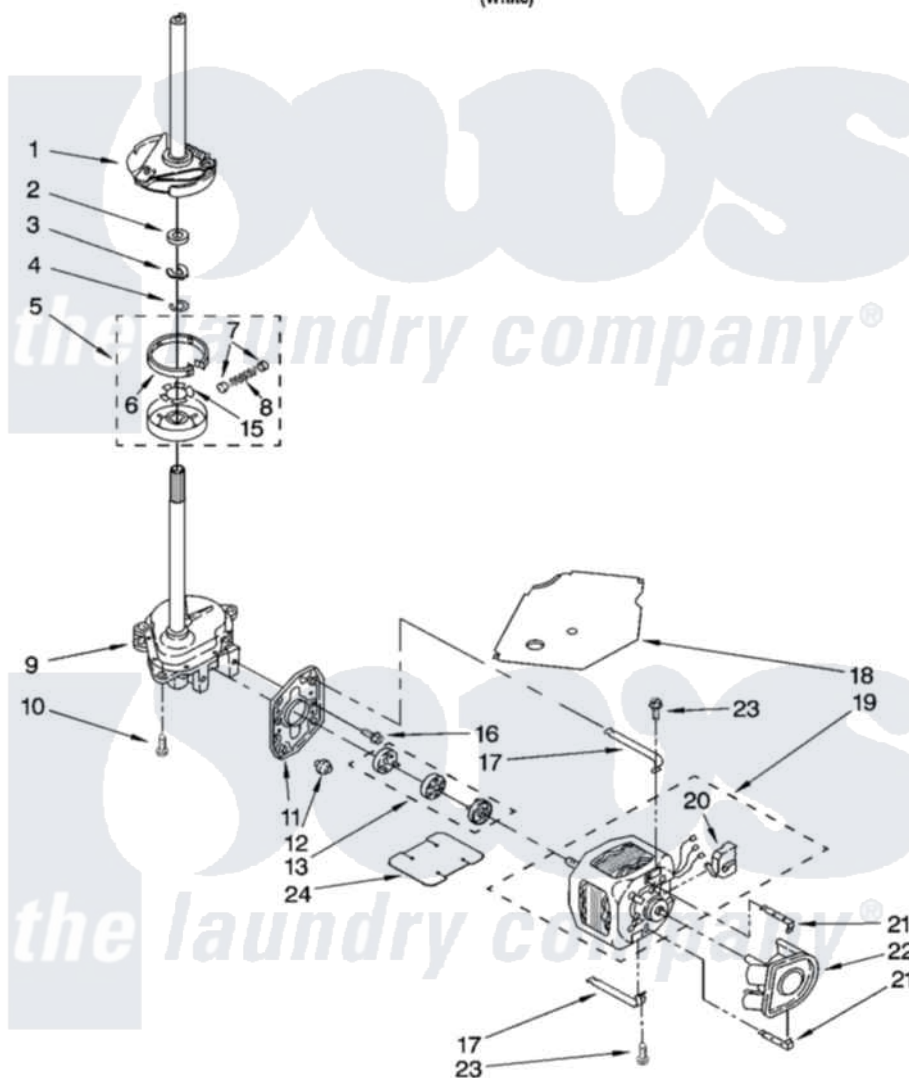

# Whirlpool IL45000 05 - BRAKE, CLUTCH, GEARCASE, MOTOR AND PUMP PARTS

## BRAKE, CLUTCH, GEARCASE, MOTOR AND PUMP PARTS

For Model: IL45000  
(White)

8

8179795

Whirlpool [Residential Whirlpool IL45000 Washer Parts](#) Parts Diagram 05 - BRAKE, CLUTCH, GEARCASE, MOTOR AND PUMP PARTS

[Click on the part number to view part](#)

Item	Original Part Number	Replaced By	Status	Part Description
1	388952	<a href="#">285792</a>		Basketdrive
2	<a href="#">63292</a>			Washer, Spin Tube Thrust
3	62697	<a href="#">W10080230</a>		Ring, Spin Tube Support
4	63283	<a href="#">285353</a>		Ring
5	3951311	<a href="#">285785</a>		Clutch
6	3951308	<a href="#">285790</a>		Lining
7	<a href="#">62646</a>			Cap, Clutch Spring
8	<a href="#">3946792</a>			Spring And Damper Assembly
9	3360630	<a href="#">3360629</a>		Gearcase
10	3357334	<a href="#">3400516</a>		Screw Anti-Rattle
11	<a href="#">62611</a>			Plate, Motor Mount To Gearcase
12	<a href="#">62691</a>			Grommet, Motor
13	285753	<a href="#">285753A</a>		Coupling
15	<a href="#">3355454</a>			Clip, Main Drive

16	<a href="#">3400516</a>		Screw Anti-Rattle
17	3349637	<a href="#">W10086010</a>	Retainer, Motor
18	<a href="#">3362089</a>		Shield, Tub To Motor
19	8528157	<a href="#">661600</a>	Motor, Main Drive
20	<a href="#">3952056</a>		Switch, Main Drive Motor
21	62700	<a href="#">8546127</a>	Retainer, Pump
22	<a href="#">3363394</a>		Pump
23	3387485	<a href="#">273556</a>	Screw, 10-16 X 5/8
24	<a href="#">3946532</a>		Shield, Motor