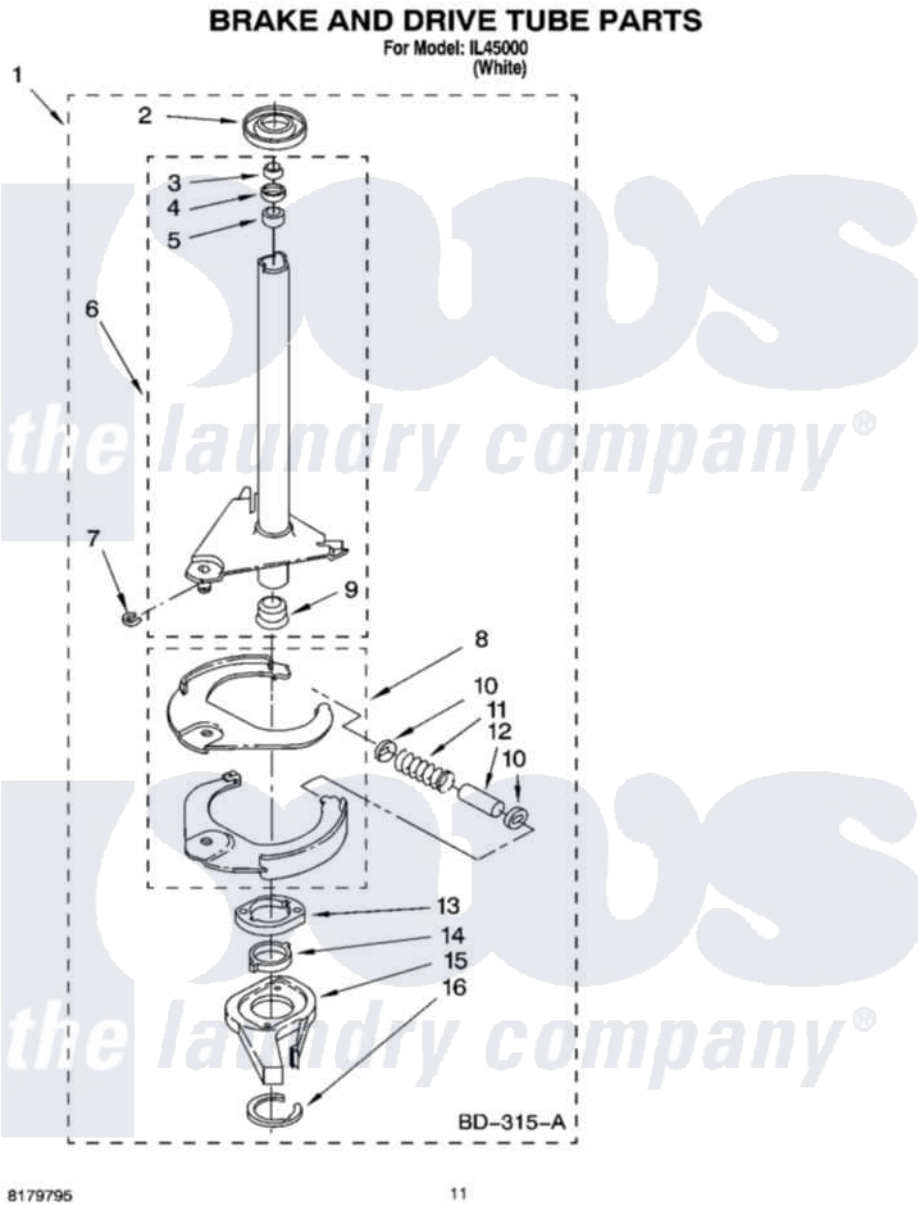

Whirlpool IL45000 07 - BRAKE AND DRIVE TUBE PARTS

8179795

11

Whirlpool [Residential Whirlpool IL45000 Washer Parts](#) Parts Diagram 07 - BRAKE AND DRIVE TUBE PARTS
Click on the part number to view part

Item	Original Part Number	Replaced By	Status	Part Description
1	388952	285792		Basketdrive
2	62658			Ring, Thrust
3	91939			Seal, Shaft
4	356427			Seal, Spin Pinion
5	356937			Spacer, Drive Tube
6	64027	64208		Tube-Spin
7	64035	W10083190		Ring, Retaining
8	64232	285438		Shoe-Brake
9	62703	8546462		"T" Bearing, Spin Tube
10	62648	285658		Sleeve
11	387806		Not Available	Spring, Brake
12	62909	285658		Sleeve
13	63023	8546461		Cam, Brake Release
14	63022			Sleeve, Cam
15	64194	285790		Lining
16	90368	W10083200		Ring, Retaining