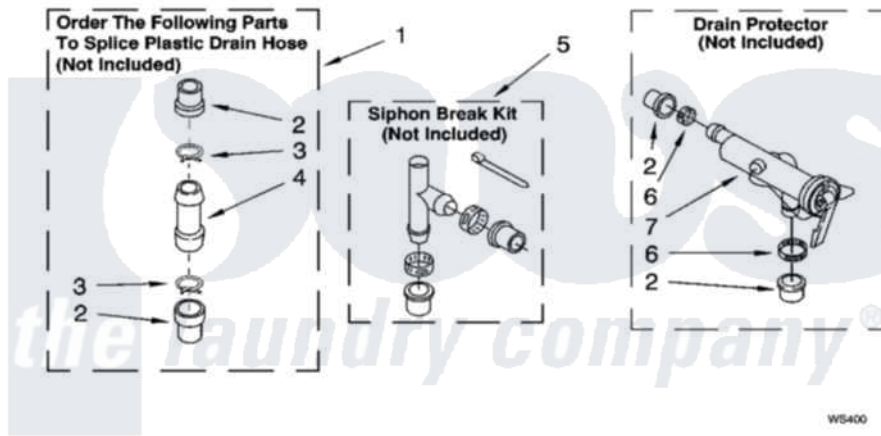

WATER SYSTEM PARTS

For Model: IL45000
(White)

8179795

13

Whirlpool [Residential Whirlpool IL45000 Washer Parts](#) Parts Diagram 09 - WATER SYSTEM PARTS
Click on the part number to view part

Item	Original Part Number	Replaced By	Status	Part Description
1	285442			Water System Parts
2	285321			Water System Parts
3	370447	285655		Clamp, Hose
4	16272			Connector, Straight
5	285320			Water System Parts
6	65349	285655		Clamp, Hose
7	367031			Water System Parts