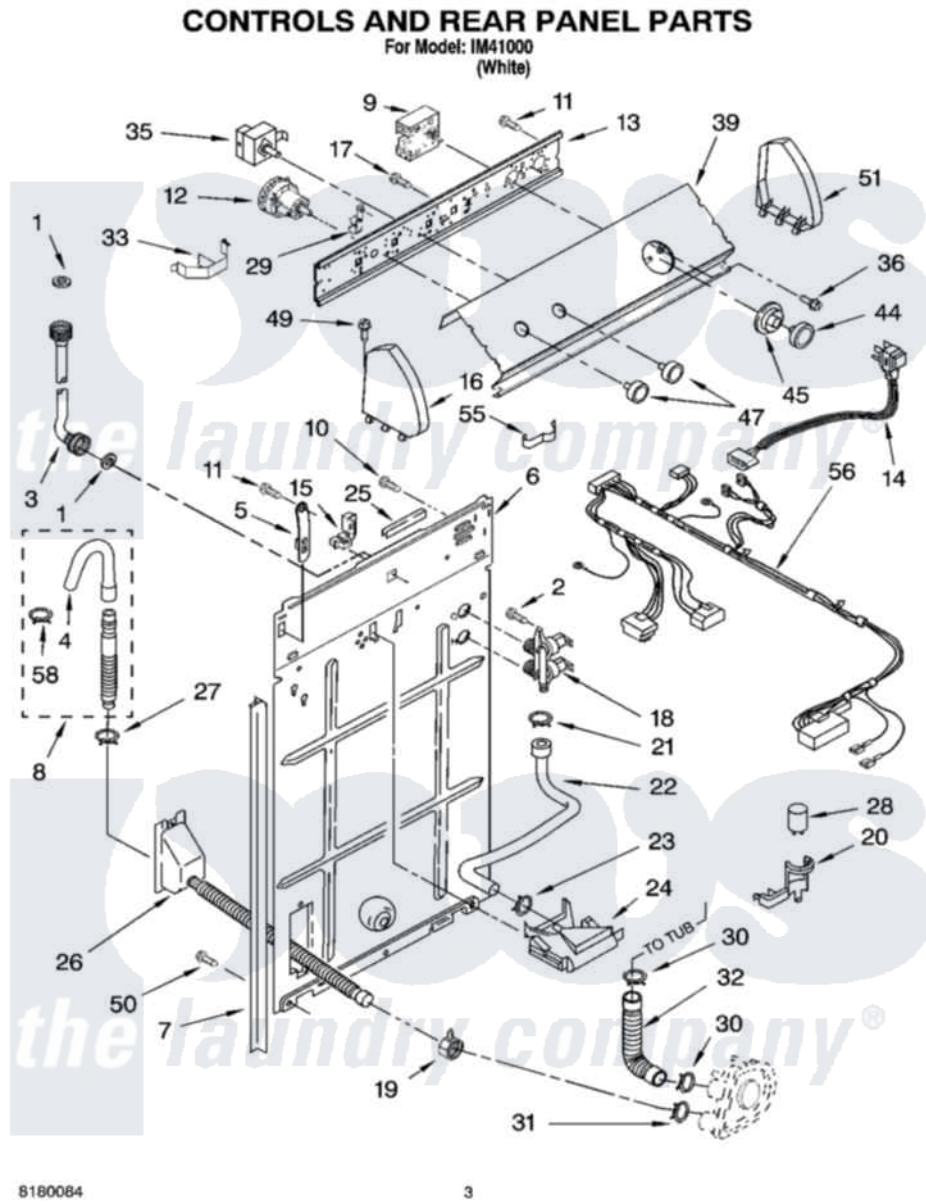

Whirlpool IM41000 02 - CONTROLS AND REAR PANEL PARTS

Whirlpool [Residential Whirlpool IM41000 Washer Parts](#) Parts Diagram 02 - CONTROLS AND REAR PANEL PARTS
Click on the part number to view part

Item	Original Part Number	Replaced By	Status	Part Description
1	3976300	16123		Washer Inlet-Hose Miscellaneous Parts Must be Ordered Separately.
2	9740848			Screw, Mixing Valve Mounting
3	3949374	89503		Hose-Inlet
"	3949375	89503		Hose-Inlet
4	3357027			Nozzle, Hose Drain
5	8318255	8568314		Strap, Console
6	3357978			Panel, Rear
7	62747			Pad, Rear Panel
8	3951609	285664		Hose
"	661577	285666		Hose
"	3357090	285702		Hose
9	8542050			Timer, Control
10	3351614			Screw, Gearcase Cover Mounting
11	90767			Screw, 8A X 3/8 HeX Washer Head Tapping

12	3366849	W10339228	Switch-WL
13	3948608		Bracket, Control
14	661661	285800	Cord-Power
15	3952821	285777	Relief-Str
16	8271365	279962	Endcap
17	3400073		Screw, Ground
18	3955673	285805	Valve-Inlet
19	3976395		Restraint, Hose
20	8318201	8318046	Clip, Capacitor
21	370451	596669	Clamp, Manifold
22	3357328		Hose, Vacuum Break
23	371503	596669	Clamp, Manifold
24	3347034		Break, Vacuum
25	303294	3367669	Protector, Edge
26	8317940	W10358149	Drain Hose Assembly
27	3366912	356138	Clamp, Hose
28	661606	8572717	Capacitor, Motor Start
29	8317975		Restraint, Harness
30	3363366	616099	Clamp
31	8317496	285655	Clamp, Hose
32	3951449	285871	Hose
33	8055003		Clip, Harness And Pressure Switch
35	661612	W10168256	Switch, Water Temperature
36	3400818		Screw, Timer Mounting
39	3954228		Not Available
44	8271345	3957824	Knob, Timer
45	8271351	3957849	Dial, Timer
47	8271339	3957799	Knob, Control
49	388326		Screw, 8-18 X 1.25
50	62863	3390631	Screw, 10-16 X 3/8
51	8271359	279962	Endcap
55	3347812	8528351	Clip
56	3956518		Harness, Wiring
58	3366913	3357331	Clamp, Drain