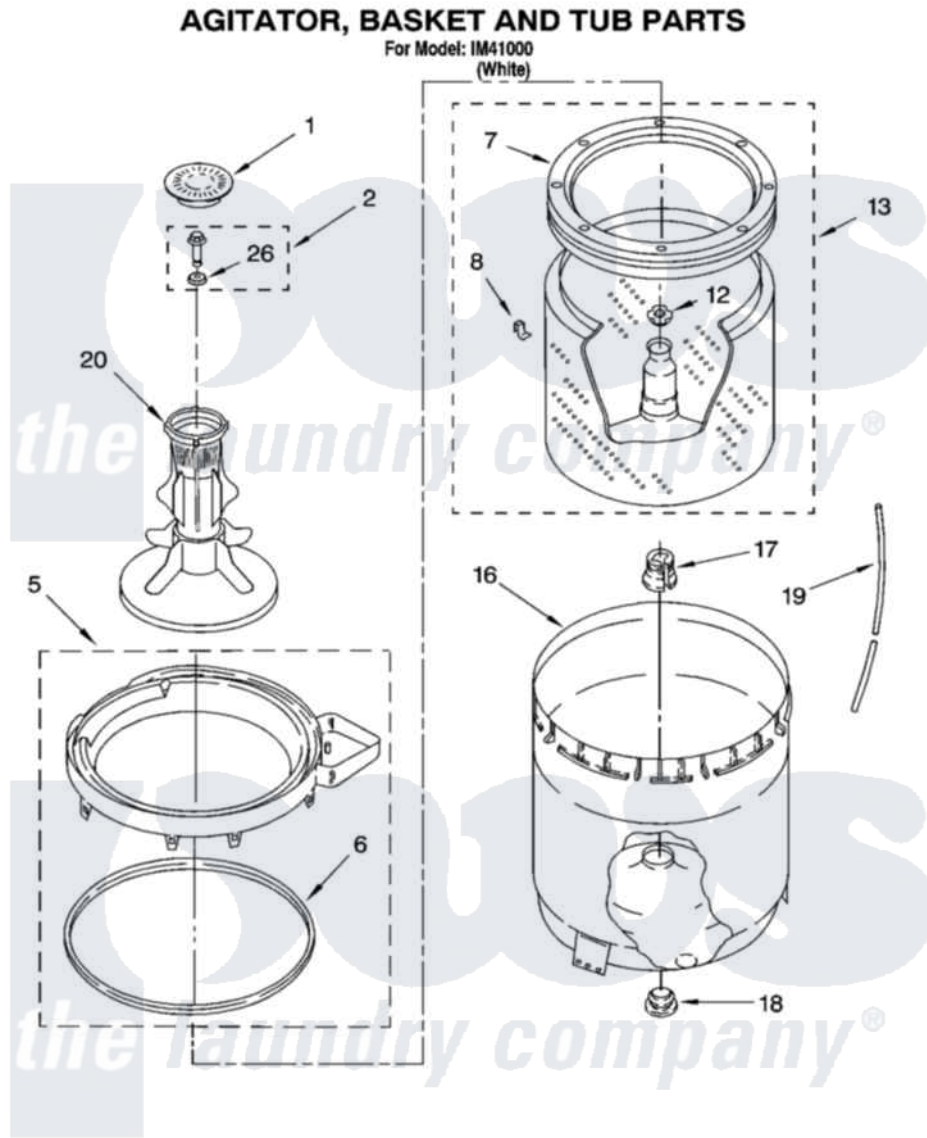

Whirlpool IM41000 03 - AGITATOR, BASKET AND TUB PARTS

8180084

5

Whirlpool [Residential Whirlpool IM41000 Washer Parts](#) Parts Diagram 03 - AGITATOR, BASKET AND TUB PARTS
Click on the part number to view part

Item	Original Part Number	Replaced By	Status	Part Description
1	3352483			Cap, Agitator
2	358237			Screw And Washer
5	3360611			Tub Ring And Gasket Assembly
6	3359586			Gasket, Tub Ring
7	3956205			Balance Ring
8	8519815			Clip, Balance Ring
12	21366			Nut, Spanner
13	3956206	3956207		Basket And Balance Ring
16	63125			Tub
17	389140			Tub Block, Basket Drive
18	383727			Gasket, Centerpod
19	3347780	353244		Hose, Pressure Switch
20	63377			Agitator
26	3949550			Washer