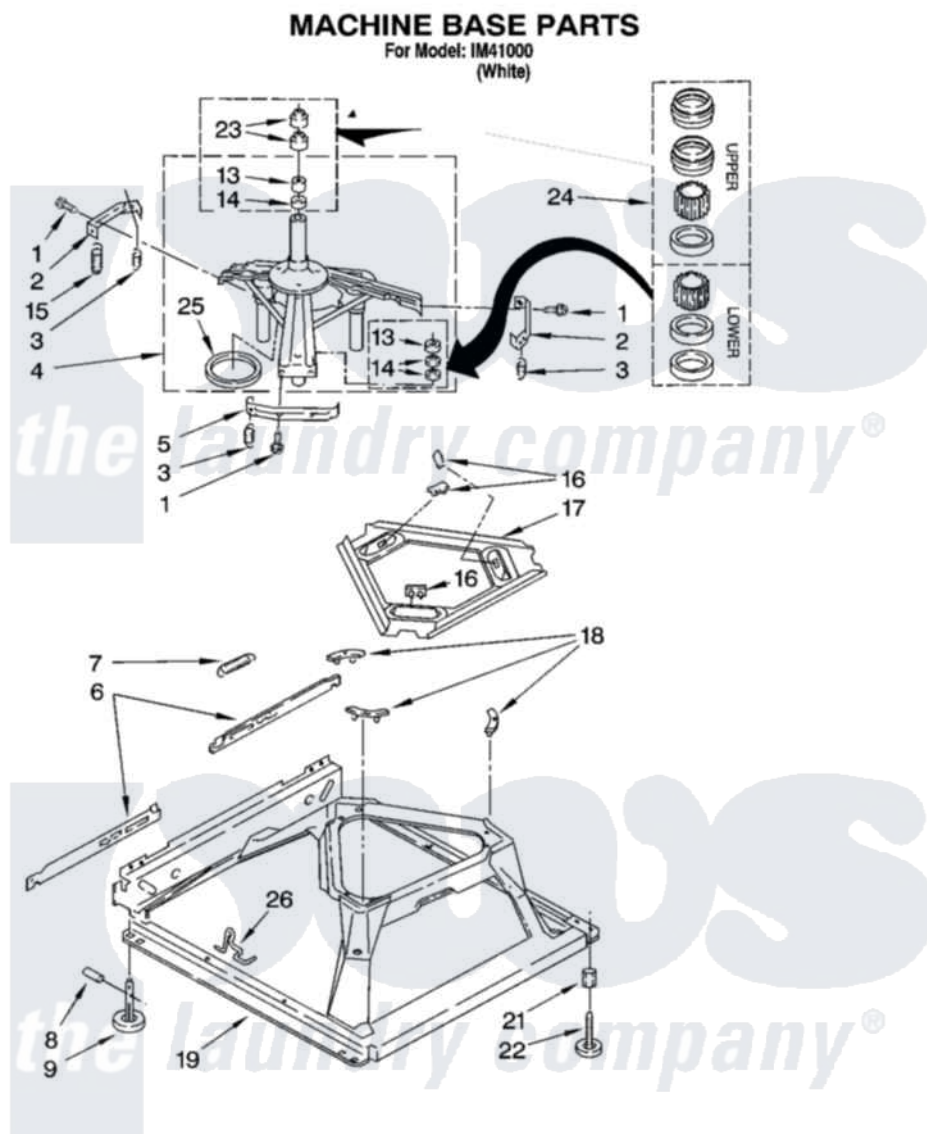

Whirlpool IM41000 05 - MACHINE BASE PARTS

8

8180084

Whirlpool [Residential Whirlpool IM41000 Washer Parts](#) Parts Diagram 05 - MACHINE BASE PARTS
Click on the part number to view part

| Item | Original Part Number | Replaced By | Status | Part Description |
|------|-------------------------|---------------------------|--------|--------------------------|
| 1 | 3400076 | | | Screw, Bracket Mounting |
| 2 | 64067 | | | Bracket, Spring Outer |
| 3 | 63907 | | | Spring, Suspension |
| 4 | 3362087 | 280184 | | Support |
| 5 | 64065 | | | Bracket, Spring Outer |
| 6 | 63466 | | | Link, Leveling Mechanism |
| 7 | 62597 | 8316845 | | Spring |
| 8 | 62837 | | | Pin, Knurled |
| 9 | 62596 | 285244 | | Feet-Leveling |
| 13 | 3347047 | 8546455 | | Bearing, Centerpost |
| 14 | 357409 | 359449 | | Seal, Agitator Shaft |
| 15 | 388492 | W10250667 | | Spring, Counterweight |
| 16 | 62568 | 285219 | | Pad |
| 17 | 3946509 | | | Plate, Suspension |
| 18 | 3363660 | 285744 | | Pad |
| 19 | 3946512 | 285771 | | Base |

| | | | |
|----|-------------------------|---------------------------|-----------------------------|
| 21 | 3359452 | | Nut, Lock |
| 22 | 389102 | W10001130 | Foot, Leveling |
| 23 | 356934 | 8577376 | Seal, Centerpost |
| 24 | 285203 | | Centerpost Bearing Kit |
| 25 | 63134 | | Ring, Sound Deadening |
| 26 | 63806 | W10145155 | Retainer, Suspension Spring |