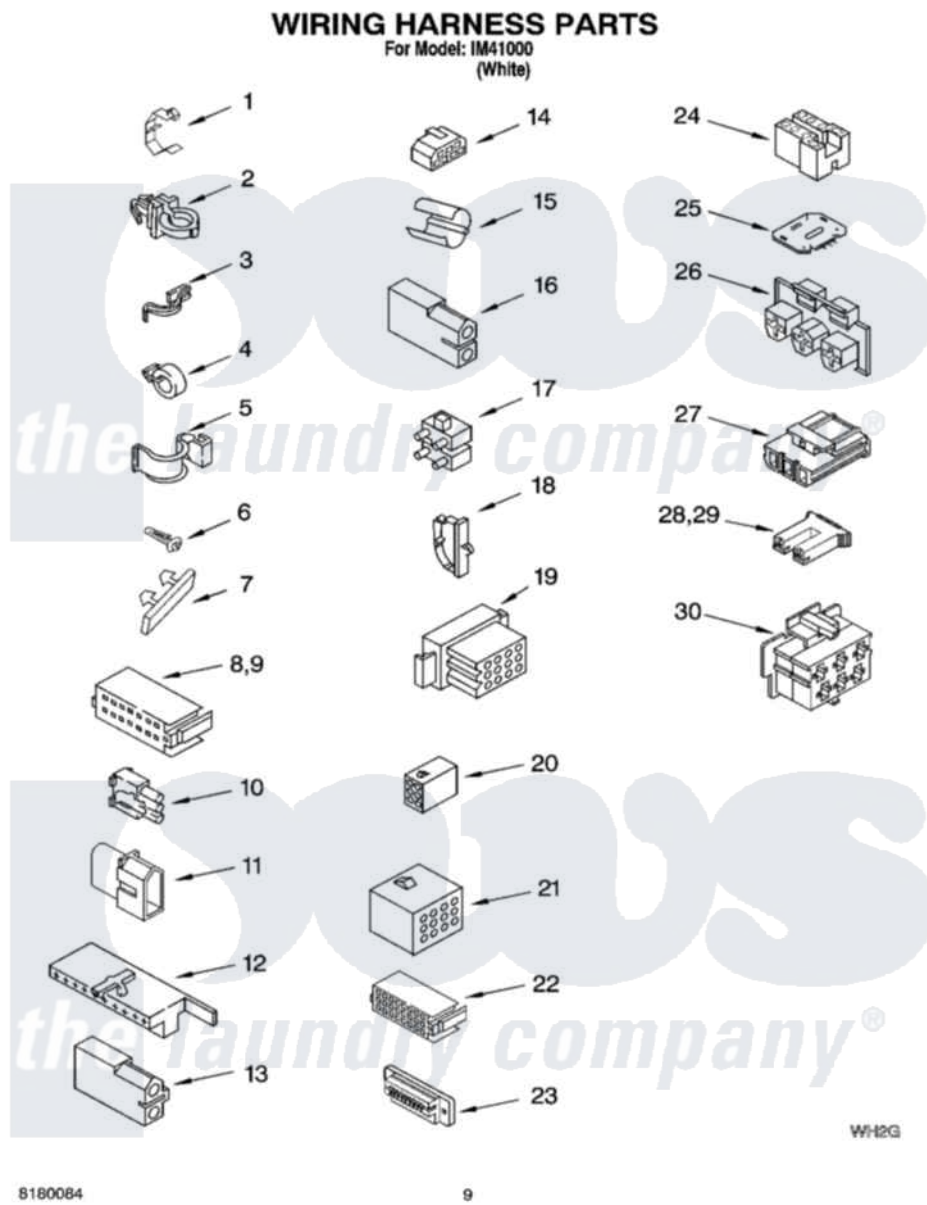

Whirlpool IM41000 06 - WIRING HARNESS PARTS

8180084

9

Whirlpool [Residential Whirlpool IM41000 Washer Parts](#) Parts Diagram 06 - WIRING HARNESS PARTS
Click on the part number to view part

Item	Original Part Number	Replaced By	Status	Part Description
1	3349557			Retainer, Harness
2	388498		Not Available	Clip, Harness
3	3347812	8528351		Clip
4	3352501	8559320		Restraint, Hose
5	90016			Clip, Pressure Switch Hose
6	3390496	8281256		Clip, Harness
7	389379			Retainer, Side To Feature Panel
8	352090			Timer, Block Disconnect
9	352089			Timer, Block Disconnect
10	62889			Receptacle, Terminal
11	353424			Plug, Terminal
12	62505			Block, Disconnect
13	3348075			Block, Disconnect (Motor 3 Speed) (Use Term. 94613 Or 94614)
14	3347243			Block, Disconnect

15	63523		Harness, Protector
16	717252		Receptacle, Terminal
17	387566		Plug, Terminal (4-Way) (Power Cord) (Use M3 Screws)
18	3352944		Clip, Harness
19	3390423	Not Available	Block, Disconnect (12-Way) (Timer) (Use Term. 94613)
20	3347730	Not Available	Receptacle, (6-Way) (Use Term. 94613)
21	388818		Plug, Terminal (12-Way) (Use Term. 94613 Or 94614)
22	3369366	Not Available	Timer, Block Disconnect (Black) (Amp) (Use Term. 3369365)
23	3349494		Connector, Etc
24	60687		Connector, Relay (Use Term. 308569)
25	3407125	3955728	Control, Etc
26	3948617	2172937	Connector
27	3360056		Connector
28	3354925		Block, Connector
29	3354926		Block, Connector
30	3948615	Not Available	Connector (T.P.A.) (6-Circuit) (Temp. Switch) (Use Term. 3948619 OR 3948620.)