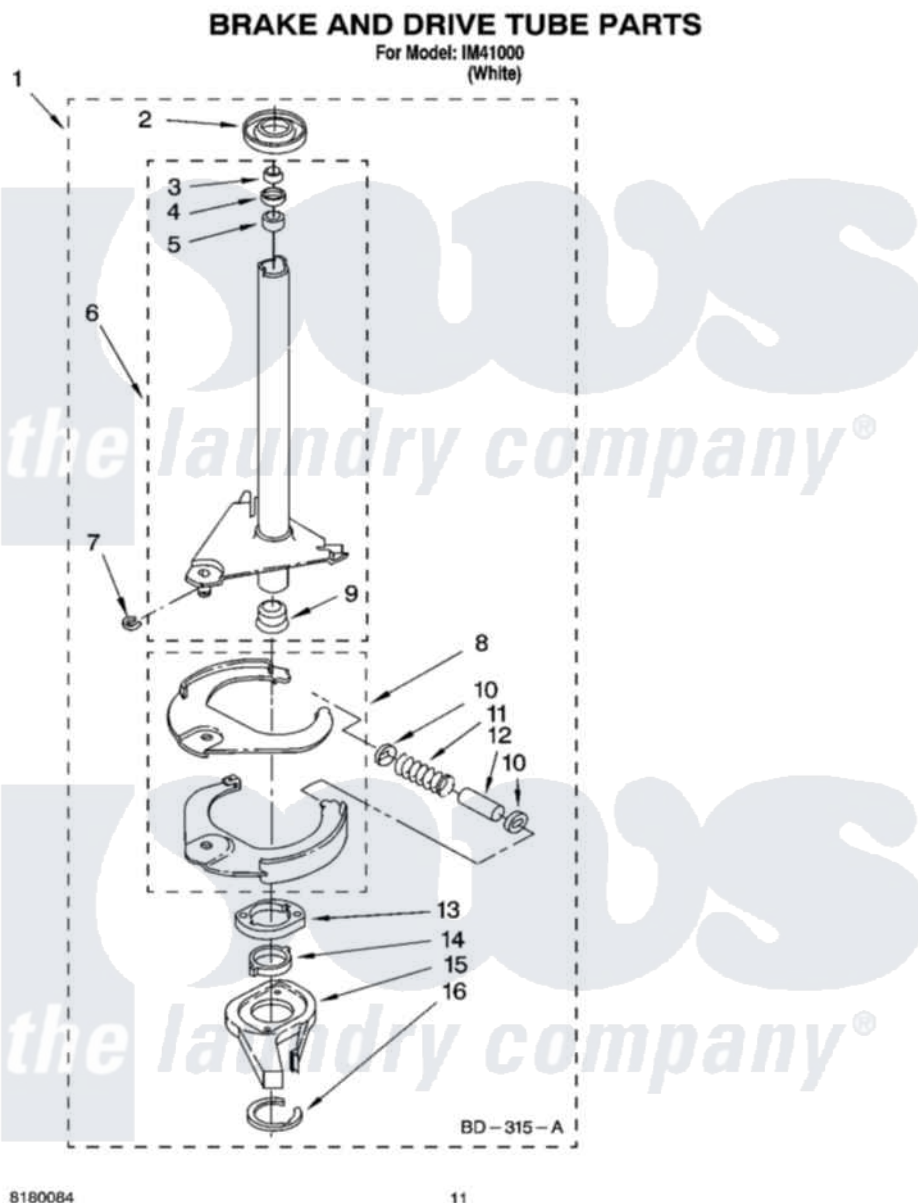

# Whirlpool IM41000 07 - BRAKE AND DRIVE TUBE PARTS

Whirlpool [Residential Whirlpool IM41000 Washer Parts](#) Parts Diagram 07 - BRAKE AND DRIVE TUBE PARTS  
Click on the part number to view part

Item	Original Part Number	Replaced By	Status	Part Description
1	388952	<a href="#">285792</a>		Basketdrive
2	<a href="#">62658</a>			Ring, Thrust
3	<a href="#">91939</a>			Seal, Shaft
4	<a href="#">356427</a>			Seal, Spin Pinion
5	<a href="#">356937</a>			Spacer, Drive Tube
6	64027	<a href="#">64208</a>		Tube-Spin
7	64035	<a href="#">W10083190</a>		Ring, Retaining
8	64232	<a href="#">285438</a>		Shoe-Brake
9	62703	<a href="#">8546462</a>		"T" Bearing, Spin Tube
10	62648	<a href="#">285658</a>		Sleeve
11	387806		Not Available	Spring, Brake
12	62909	<a href="#">285658</a>		Sleeve
13	63023	<a href="#">8546461</a>		Cam, Brake Release
14	<a href="#">63022</a>			Sleeve, Cam
15	64194	<a href="#">285790</a>		Lining
16	90368	<a href="#">W10083200</a>		Ring, Retaining