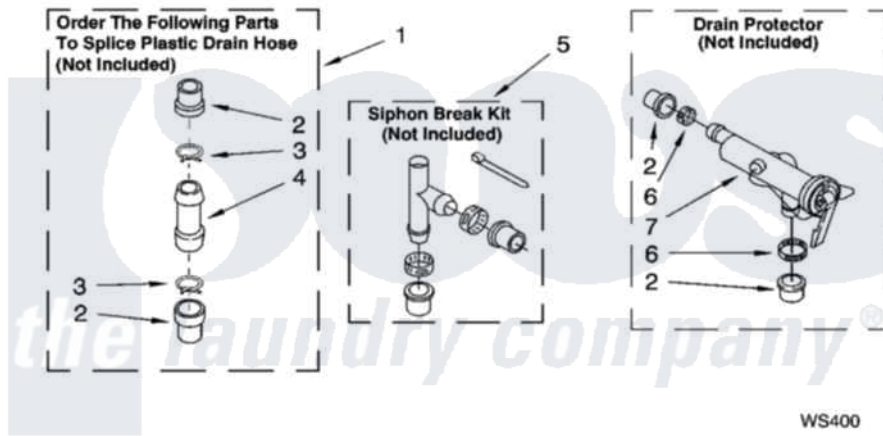

WATER SYSTEM PARTS

For Model: IM41000
(White)

WS400

8180084

13

Whirlpool [Residential Whirlpool IM41000 Washer Parts](#) Parts Diagram 09 - WATER SYSTEM PARTS
Click on the part number to view part

Item	Original Part Number	Replaced By	Status	Part Description
1	285442			Water System Parts
2	285321			Water System Parts
3	370447	285655		Clamp, Hose
4	16272			Connector, Straight
5	285320			Water System Parts
6	65349	285655		Clamp, Hose
7	367031			Water System Parts