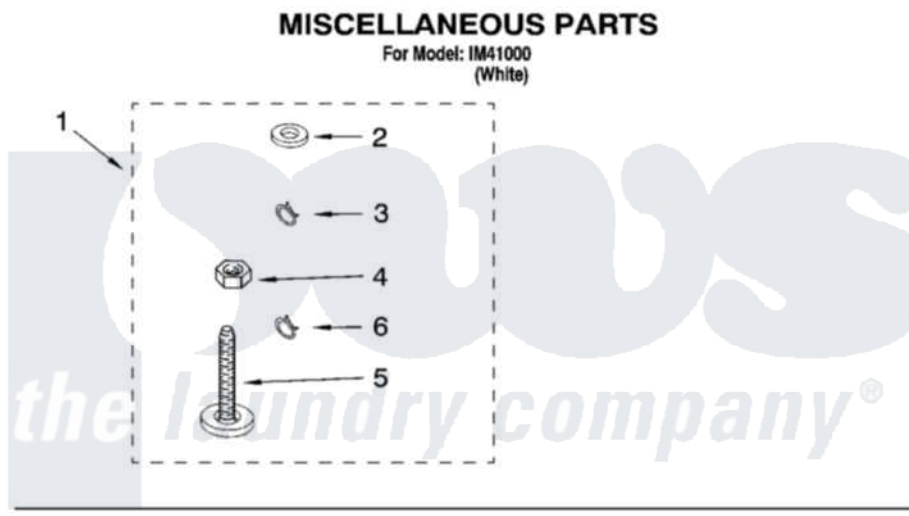

**Whirlpool IM41000 10 - MISCELLANEOUS PARTS, OPTIONAL PARTS
(NOT INCLUDED)**

Whirlpool [Residential Whirlpool IM41000 Washer Parts](#) Parts Diagram 10 - MISCELLANEOUS PARTS, OPTIONAL PARTS (NOT INCLUDED)

[Click on the part number to view part](#)

Item	Original Part Number	Replaced By	Status	Part Description
1	3976263	285654		Parts-Misc
2	3976300	16123		Washer Inlet-Hose Miscellaneous Parts Must be Ordered Separately.
3	3366912	356138		Clamp, Hose
4	3359452			Nut, Lock
5	389102	W10001130		Foot, Leveling
6	3366913	3357331		Clamp, Drain
	72017			Paint, Touch-Up
"	350938			Paint, Pressurized Spray B
"	350930			Paint, Pressurized Spray B
"	799344			Paint, Touch-Up)
"	BLANK		Not Available	OIL
"	350572			Oil
"	BLANK		Not Available	LUBRICANT