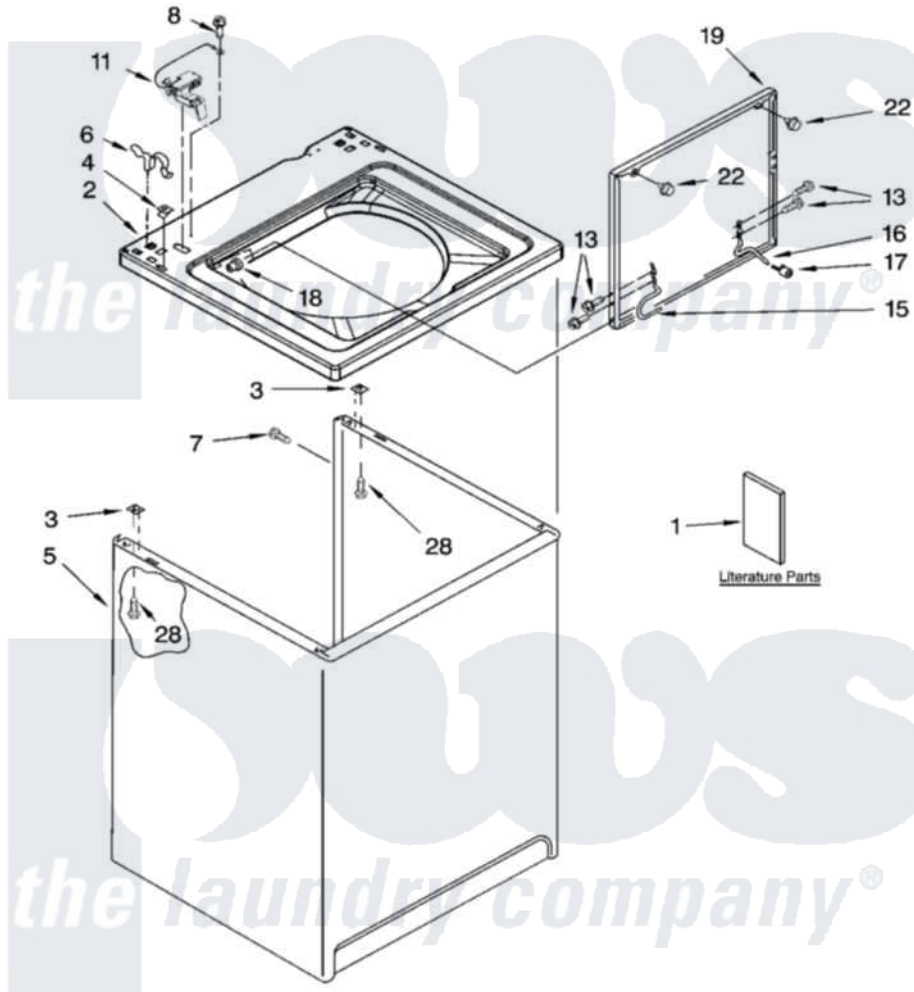

# Whirlpool IM41001 01 - TOP AND CABINET PARTS

## TOP AND CABINET PARTS

For Model: IM41001  
(White)

AUTOMATIC  
WASHER

1-04 Litho In U.S.A. (dtd)

1

Part No. 8180201

Whirlpool [Residential Whirlpool IM41001 Washer Parts](#) Parts Diagram 01 - TOP AND CABINET PARTS

[Click on the part number to view part](#)

Item	Original Part Number	Replaced By	Status	Part Description
1	LIT3361044		Not Available	Literature Parts (Installation Instructions)
"	LIT3955167		Not Available	Literature Parts (Use & Care Guide)
"	<a href="#">LIT8542052</a>			Literature Parts
"	LIT3955531		Not Available	Literature Parts (Energy Guide)
2	<a href="#">8318068</a>			Top
3	62750			Spacer, Cabinet To Top (4)
4	<a href="#">357213</a>			Nut, Push-In
5	<a href="#">63424</a>			Cabinet
6	<a href="#">62780</a>			Clip, Top And Cabinet And Rear Panel
7	3357011	<a href="#">308685</a>		Side Trim )
8	<a href="#">3351614</a>			Screw, Gearcase Cover Mounting
11	<a href="#">8318084</a>			Switch, Lid
13	3351355	<a href="#">W10119828</a>		Screw, Lid Hinge Mounting
15	<a href="#">8318088</a>			Hinge, Lid

16	<a href="#">54583</a>		Hinge, Lid
17	<a href="#">19119</a>		Bumper, Lid Hinge
18	<a href="#">21258</a>		Bearing, Lid Hinge
19	8542383	<a href="#">W10193857</a>	Lid
22	<a href="#">9724509</a>		Bumper, Lid
28	<a href="#">3390631</a>		Screw, 10-16 X 3/8