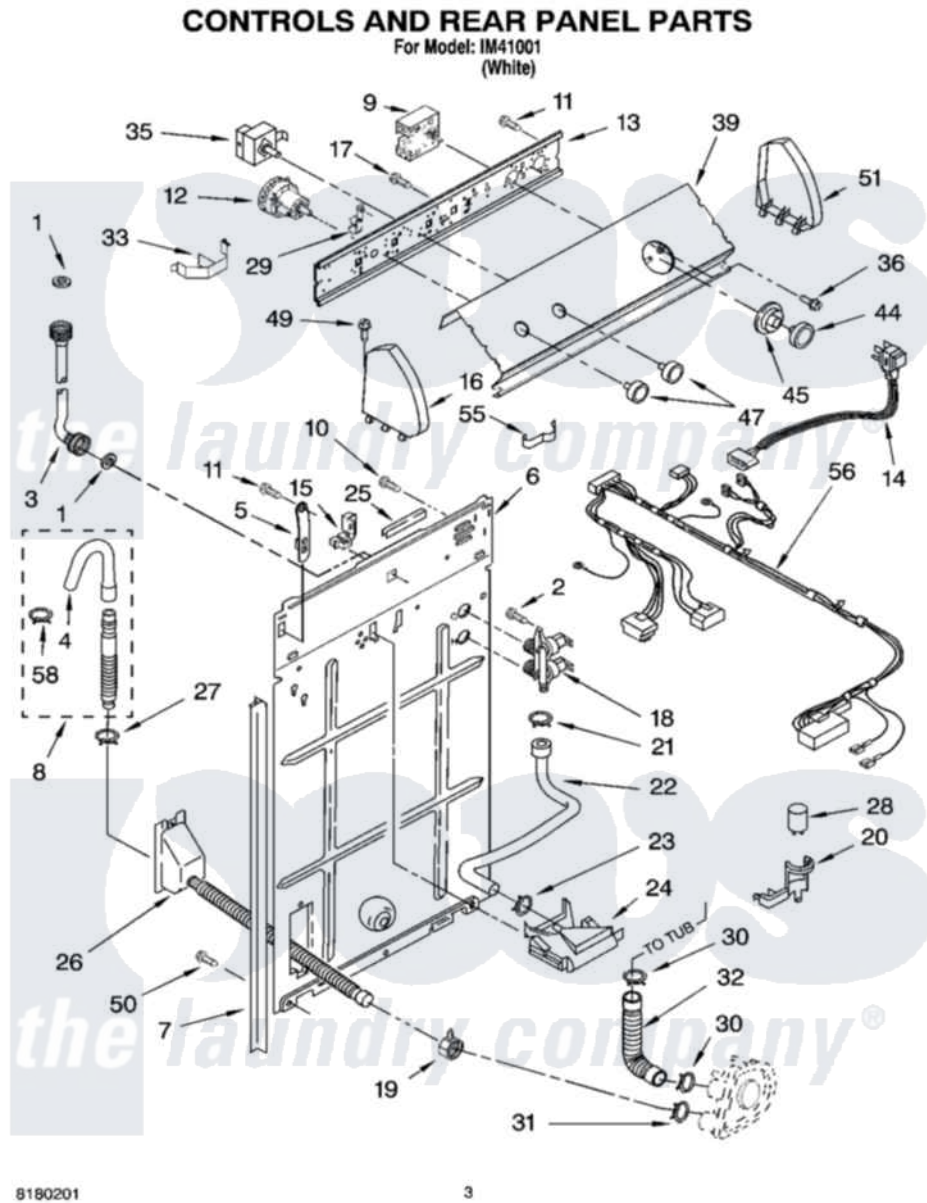

Whirlpool IM41001 02 - CONTROLS AND REAR PANEL PARTS

8180201

3

Whirlpool [Residential Whirlpool IM41001 Washer Parts](#) Parts Diagram 02 - CONTROLS AND REAR PANEL PARTS
Click on the part number to view part

Item	Original Part Number	Replaced By	Status	Part Description
1	3976300	16123		Washer Inlet-Hose Miscellaneous Parts Must be Ordered Separately.
2	9740848			Screw, Mixing Valve Mounting
3	3949374	89503		Hose-Inlet
"	3949375	89503		Hose-Inlet
4	3357027			Nozzle, Hose Drain
5	8318255	8568314		Strap, Console
6	3357978			Panel, Rear
7	62747			Pad, Rear Panel
8	3951609	285664		Hose
"	661577	285666		Hose
"	3357090	285702		Hose
9	8542050			Timer, Control
10	3351614			Screw, Gearcase Cover Mounting
11	90767			Screw, 8A X 3/8 HeX Washer Head Tapping

12	3366849	W10339228	Switch-WL
13	3948608		Bracket, Control
14	661661	285800	Cord-Power
15	3952821	285777	Relief-Str
16	8271365	279962	Endcap
17	3400073		Screw, Ground
18	3955673	285805	Valve-Inlet
19	3976395		Restraint, Hose
20	8318201	8318046	Clip, Capacitor
21	301958	596669	Clamp, Manifold
22	8541607	3357328	Hose, Vacuum Break
23	370450	596669	Clamp, Manifold
24	3347034		Break, Vacuum
25	303294	3367669	Protector, Edge
26	8317940	W10358149	Drain Hose Assembly
27	3366912	356138	Clamp, Hose
28	661606	8572717	Capacitor, Motor Start
29	8317975		Restraint, Harness
30	3363366	616099	Clamp
31	8317496	285655	Clamp, Hose
32	3951449	285871	Hose
33	8055003		Clip, Harness And Pressure Switch
35	661612	W10168256	Switch, Water Temperature
36	3400818		Screw, Timer Mounting
39	3954228	Not Available	Panel, Console
44	8271345	3957824	Knob, Timer
45	8271351	3957849	Dial, Timer
47	8271339	3957799	Knob, Control
49	388326		Screw, 8-18 X 1.25
50	62863	3390631	Screw, 10-16 X 3/8
51	8271359	279962	Endcap
55	3347812	8528351	Clip
56	3956952		Harness, Wiring
58	3366913	3357331	Clamp, Drain