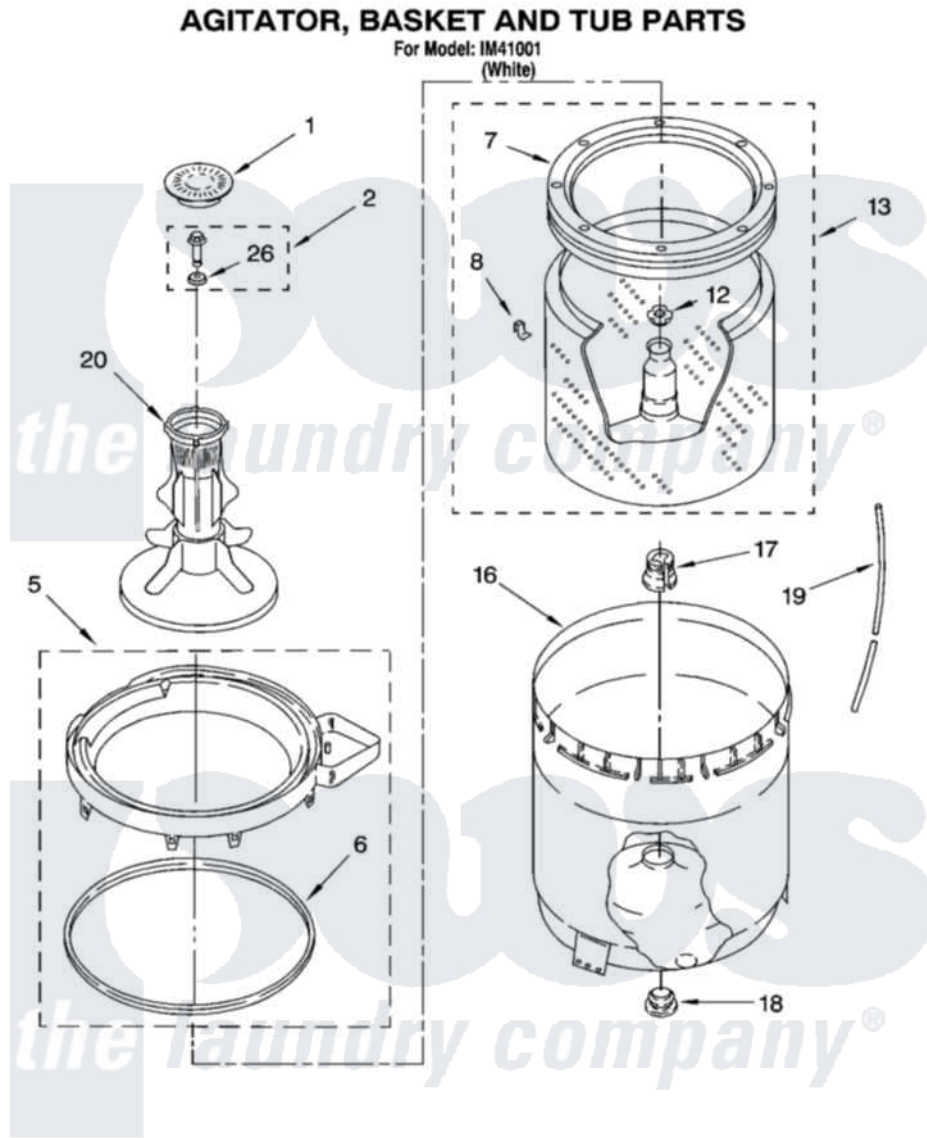

Whirlpool IM41001 03 - AGITATOR, BASKET AND TUB PARTS

8180201

5

Whirlpool [Residential Whirlpool IM41001 Washer Parts](#) Parts Diagram 03 - AGITATOR, BASKET AND TUB PARTS
Click on the part number to view part

Item	Original Part Number	Replaced By	Status	Part Description
1	3352483			Cap, Agitator
2	358237			Screw And Washer
5	3360611			Tub Ring And Gasket Assembly
6	3359586			Gasket, Tub Ring
7	3956205			Balance Ring
8	8519815			Clip, Balance Ring
12	21366			Nut, Spanner
13	3956206	3956207		Basket And Balance Ring
16	63125			Tub
17	389140			Tub Block, Basket Drive
18	383727			Gasket, Centerpod
19	3347780	353244		Hose, Pressure Switch
20	63377			Agitator
26	3949550			Washer