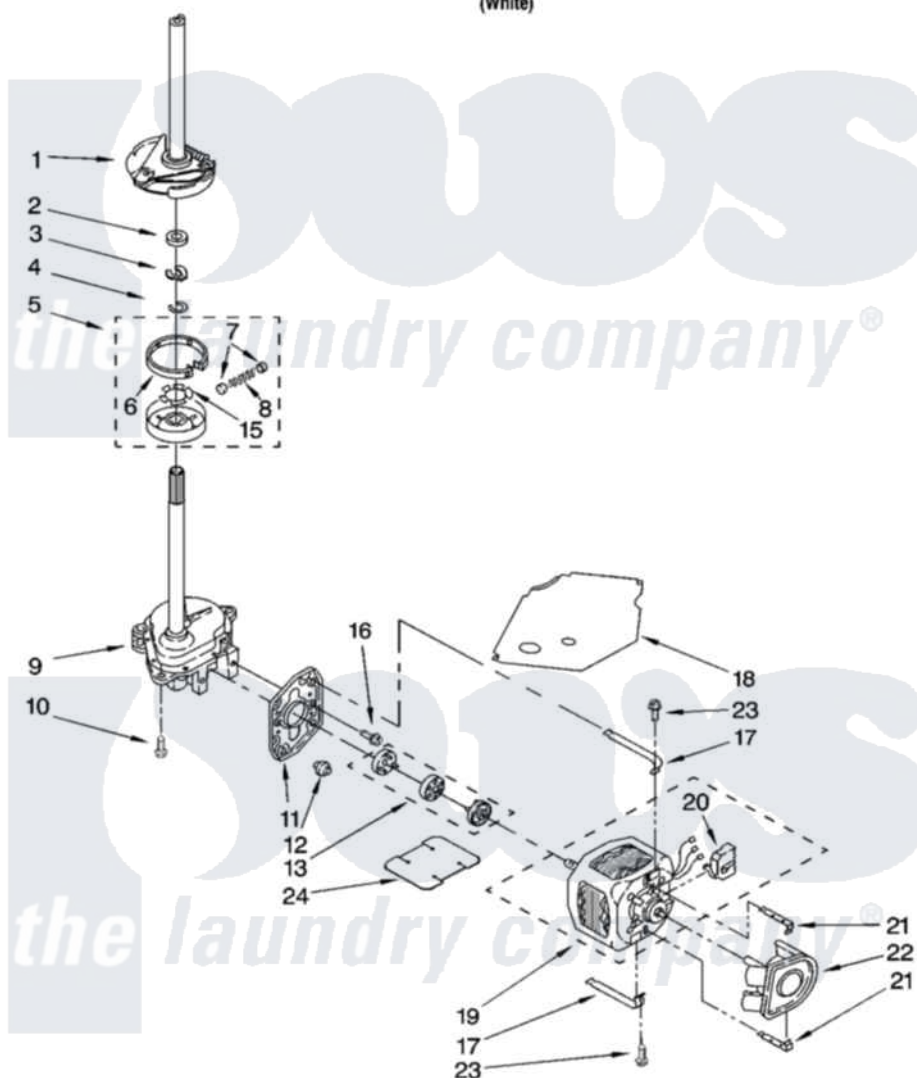

Whirlpool IM41001 04 - BRAKE, CLUTCH, GEARCASE, MOTOR AND PUMP PARTS

BRAKE, CLUTCH, GEARCASE, MOTOR AND PUMP PARTS

For Model: IM41001
(White)

8180201

7

Whirlpool [Residential Whirlpool IM41001 Washer Parts](#) Parts Diagram 04 - BRAKE, CLUTCH, GEARCASE, MOTOR AND PUMP PARTS

[Click on the part number to view part](#)

Item	Original Part Number	Replaced By	Status	Part Description
1	388951	285792		Basketdrive
2	63292			Washer, Spin Tube Thrust
3	62697	W10080230		Ring, Spin Tube Support
4	63283	285353		Ring
5	3951311	285785		Clutch
6	3951308	285790		Lining
7	62646			Cap, Clutch Spring
8	3946792			Spring And Damper Assembly
9	3360630	3360629		Gearcase
10	3357334	3400516		Screw Anti-Rattle
11	62611			Plate, Motor Mount To Gearcase
12	62691			Grommet, Motor
13	285753	285753A		Coupling
15	3355454			Clip, Main Drive

16	3400516		Screw Anti-Rattle
17	3349637	W10086010	Retainer, Motor
18	3362089		Shield, Tub To Motor
19	8528157	661600	Motor, Main Drive
20	3952056		Switch, Main Drive Motor
21	8546127		Retainer, Pump
22	3363394		Pump
23	3387485	273556	Screw, 10-16 X 5/8
24	3946532		Shield, Motor