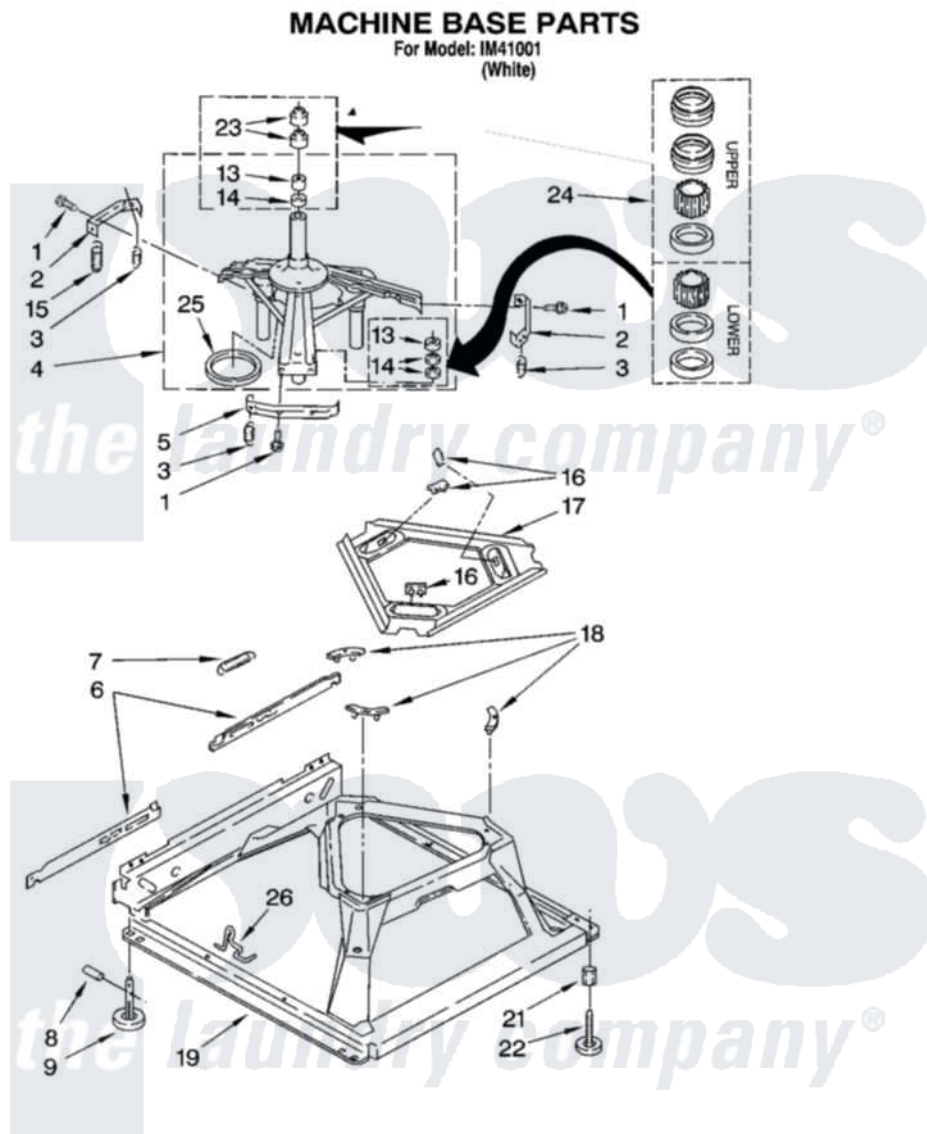

Whirlpool IM41001 05 - MACHINE BASE PARTS

8

8180201

Whirlpool [Residential Whirlpool IM41001 Washer Parts](#) Parts Diagram 05 - MACHINE BASE PARTS
Click on the part number to view part

Item	Original Part Number	Replaced By	Status	Part Description
1	3400076			Screw, Bracket Mounting
2	64067			Bracket, Spring Outer
3	63907			Spring, Suspension
4	3362087	280184		Support
5	64065			Bracket, Spring Outer
6	63466			Link, Leveling Mechanism
7	62597	8316845		Spring
8	62837			Pin, Knurled
9	62596	285244		Feet-Leveling
13	3347047	8546455		Bearing, Centerpost
14	357409	359449		Seal, Agitator Shaft
15	388492	W10250667		Spring, Counterweight
16	62568	285219		Pad
17	3946509			Plate, Suspension
18	3363660	285744		Pad
19	3946512	285771		Base

21	3359452		Nut, Lock
22	389102	W10001130	Foot, Leveling
23	356934	8577376	Seal, Centerpost
24	285203		Centerpost Bearing Kit
25	63134		Ring, Sound Deadening
26	63806	W10145155	Retainer, Suspension Spring