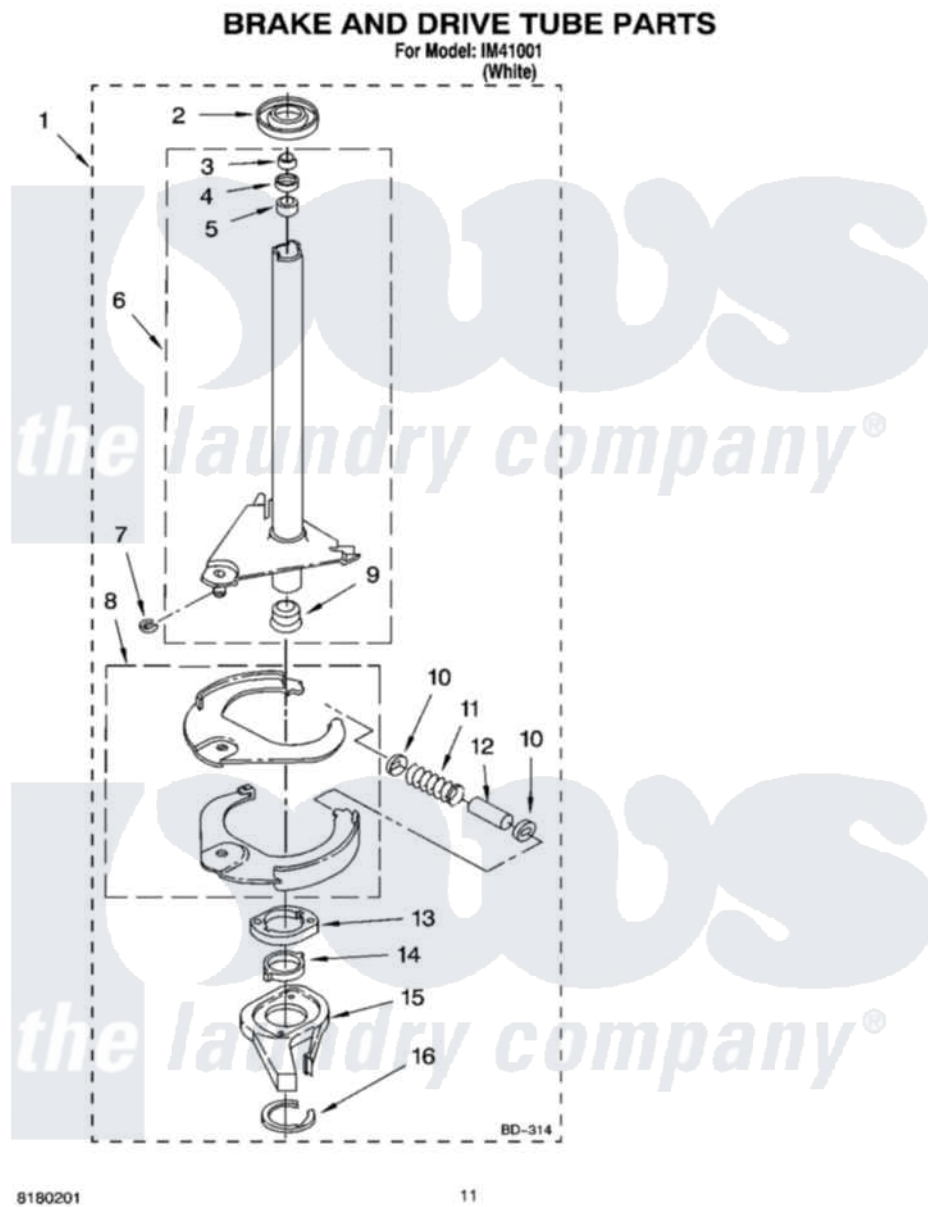

# Whirlpool IM41001 07 - BRAKE AND DRIVE TUBE PARTS

8180201

11

Whirlpool [Residential Whirlpool IM41001 Washer Parts](#) Parts Diagram 07 - BRAKE AND DRIVE TUBE PARTS  
Click on the part number to view part

Item	Original Part Number	Replaced By	Status	Part Description
1	388951	<a href="#">285792</a>		Basketdrive
2	<a href="#">62658</a>			Ring, Thrust
3	<a href="#">91939</a>			Seal, Shaft
4	<a href="#">356427</a>			Seal, Spin Pinion
5	<a href="#">356937</a>			Spacer, Drive Tube
6	64027	<a href="#">64208</a>		Tube-Spin
7	64035	<a href="#">W10083190</a>		Ring, Retaining
8	64232	<a href="#">285438</a>		Shoe-Brake
9	62703	<a href="#">8546462</a>		"T" Bearing, Spin Tube
10	62648	<a href="#">285658</a>		Sleeve
11	62647		Not Available	Spring, Brake
12	62909	<a href="#">285658</a>		Sleeve
13	63023	<a href="#">8546461</a>		Cam, Brake Release
14	<a href="#">63022</a>			Sleeve, Cam
15	64194	<a href="#">285790</a>		Lining
16	90368	<a href="#">W10083200</a>		Ring, Retaining