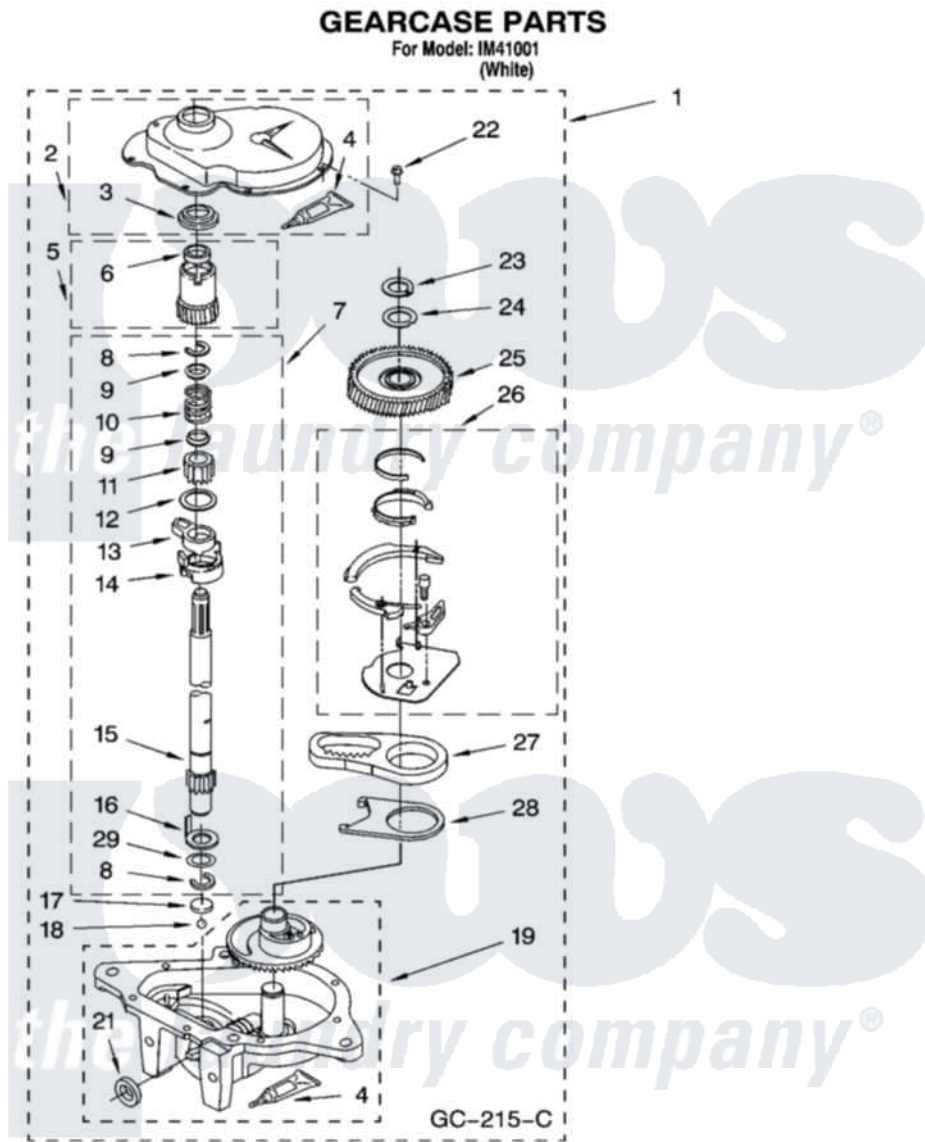

Whirlpool IM41001 08 - GEARCASE PARTS

12

8180201

Whirlpool Residential Whirlpool IM41001 Washer Parts Parts Diagram 08 - GEARCASE PARTS
Click on the part number to view part

Item	Original Part Number	Replaced By	Status	Part Description
1	3360630	3360629		Gearcase
2	285202			Cover, Gearcase
3	3349985			Seal, Gearcase Cover
4	285195			Sealer Sealer, Gasket
5	63320	285362		Gear and Pinion
6	356427			Seal, Spin Pinion
7	389387			Shaft, Agitator
8	90369		Not Available	Ring, Retaining (2)
9	62677			Retainer, Spring
10	62676			Spring, Agitator
11	63273	285509		Shaft, Agitator
12	62619			Washer, Agitator Gear
13	62580	285206		Cam-Agitator
14	62581	285206		Cam-Agitator
15	285509			Shaft, Agitator
16	62618			Washer, Cam Thrust

17	16018	285205	Bearing
18	85529	285205	Bearing
19	389230	285515	Gearcase
21	285352		Seal Kit, Thrust Plug
22	3351614		Screw, Gearcase Cover Mounting
23	3362552	285765	Ring-Retr
24	285735	285766	Washer Kit, Thrust
25	62570	285362	Gear and Pinon
26	388253	999516	Shelf-Glas
27	3349296	8546456	Rack, Connecting
28	62621		Actuator, Shift
29	388815		Washer, Intermediate 1 3976263 Miscellaneous Parts Bag 2 3976300 Washer, Inlet Hose 3 3366913 Clamp, Hose