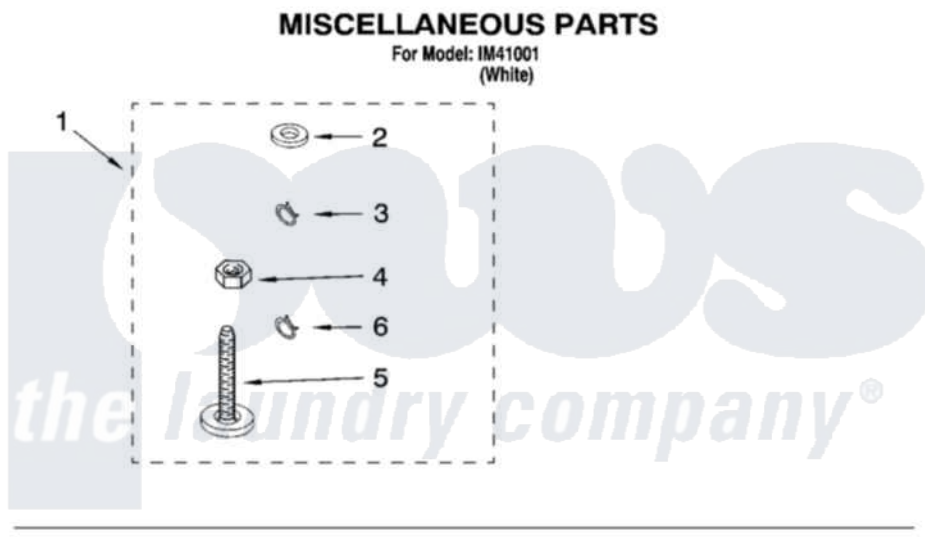

Whirlpool IM41001 10 - MISCELLANEOUS PARTS, OPTIONAL PARTS
(NOT INCLUDED)

Whirlpool [Residential Whirlpool IM41001 Washer Parts](#) Parts Diagram 10 - MISCELLANEOUS PARTS, OPTIONAL PARTS (NOT INCLUDED)

[Click on the part number to view part](#)

Item	Original Part Number	Replaced By	Status	Part Description
1	3976263	285654		Parts-Misc
2	3976300	16123		Washer Inlet-Hose Miscellaneous Parts Must be Ordered Separately.
3	3366912	356138		Clamp, Hose
4	3359452			Nut, Lock
5	389102	W10001130		Foot, Leveling
6	3366913	3357331		Clamp, Drain
	72017			Paint, Touch-Up
"	350938			Paint, Pressurized Spray B
"	350930			Paint, Pressurized Spray B
"	799344			Paint, Touch-Up)
"	BLANK		Not Available	OIL
"	350572			Oil
"	BLANK		Not Available	LUBRICANT