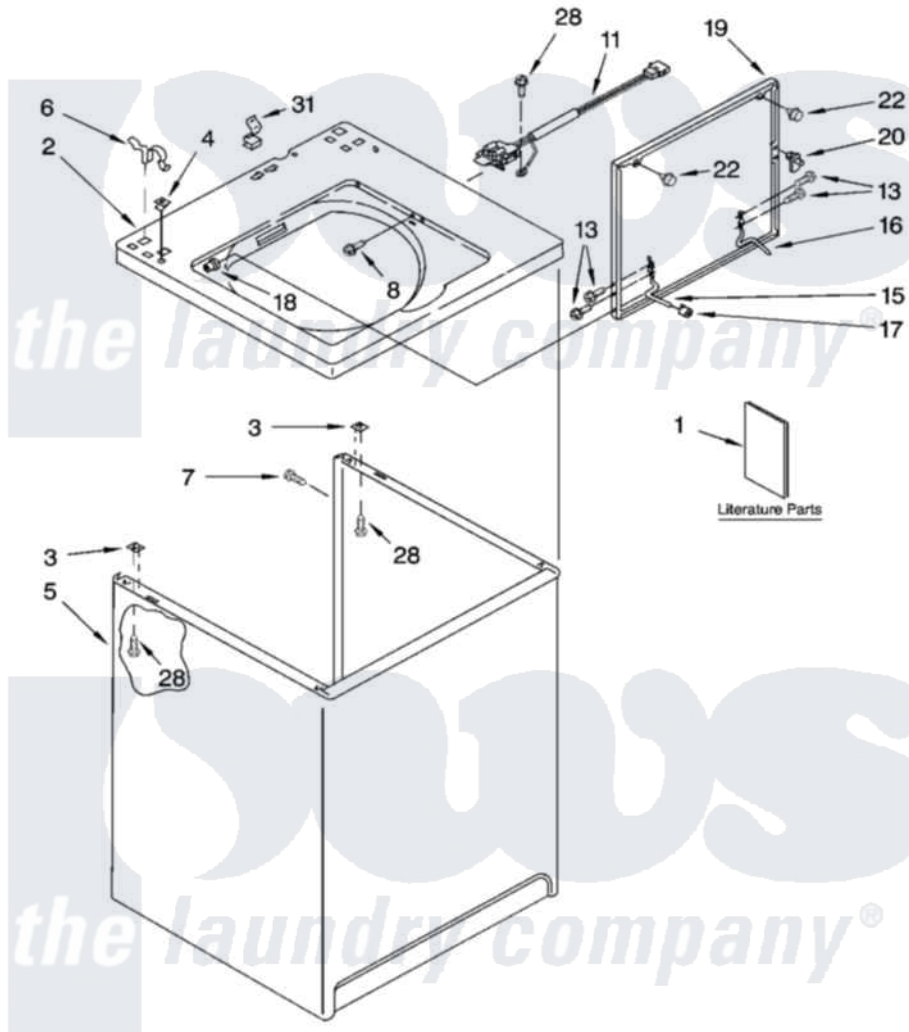

# Whirlpool IM42000 01 - TOP AND CABINET PARTS

## TOP AND CABINET PARTS

For Model: IM42000  
(White)

AUTOMATIC  
WASHER

9-03 Litho in U.S.A. (dtd)

1

Part No. 8180109

Whirlpool [Residential Whirlpool IM42000 Washer Parts](#) Parts Diagram 01 - TOP AND CABINET PARTS

[Click on the part number to view part](#)

Item	Original Part Number	Replaced By	Status	Part Description
1	LIT3361044		Not Available	Literature Parts (Installation Instructions)
"	LIT3955166		Not Available	Literature Parts (Use & Care Guide)
"	LIT3955528		Not Available	Literature Parts (Energy Guide)
"	LIT8541941		Not Available	Literature Parts (Wiring Diagram)
2	8274315		Not Available	Top (White)
3	62750			Spacer, Cabinet To Top (4)
4	<a href="#">357213</a>			Nut, Push-In
5	<a href="#">63424</a>			Cabinet
6	<a href="#">62780</a>			Clip, Top And Cabinet And Rear Panel
7	3357011	<a href="#">308685</a>		Side Trim )
8	<a href="#">3356311</a>			Screw And Washer, Lid Switch Shield
11	3949237	<a href="#">3949247</a>		Switch-Lid
13	3351355	<a href="#">W10119828</a>		Screw, Lid Hinge Mounting

15	<a href="#">54584</a>		Hinge, Lid
16	<a href="#">91770</a>		Hinge, Lid
17	<a href="#">19119</a>		Bumper, Lid Hinge
18	<a href="#">21258</a>		Bearing, Lid Hinge
19	3361411	<a href="#">W10193874</a>	Lid
20	<a href="#">358684</a>		Strike, Lid Switch
22	<a href="#">9724509</a>		Bumper, Lid
28	<a href="#">3390631</a>		Screw, 10-16 X 3/8
31	<a href="#">90016</a>		Clip, Pressure Switch Hose