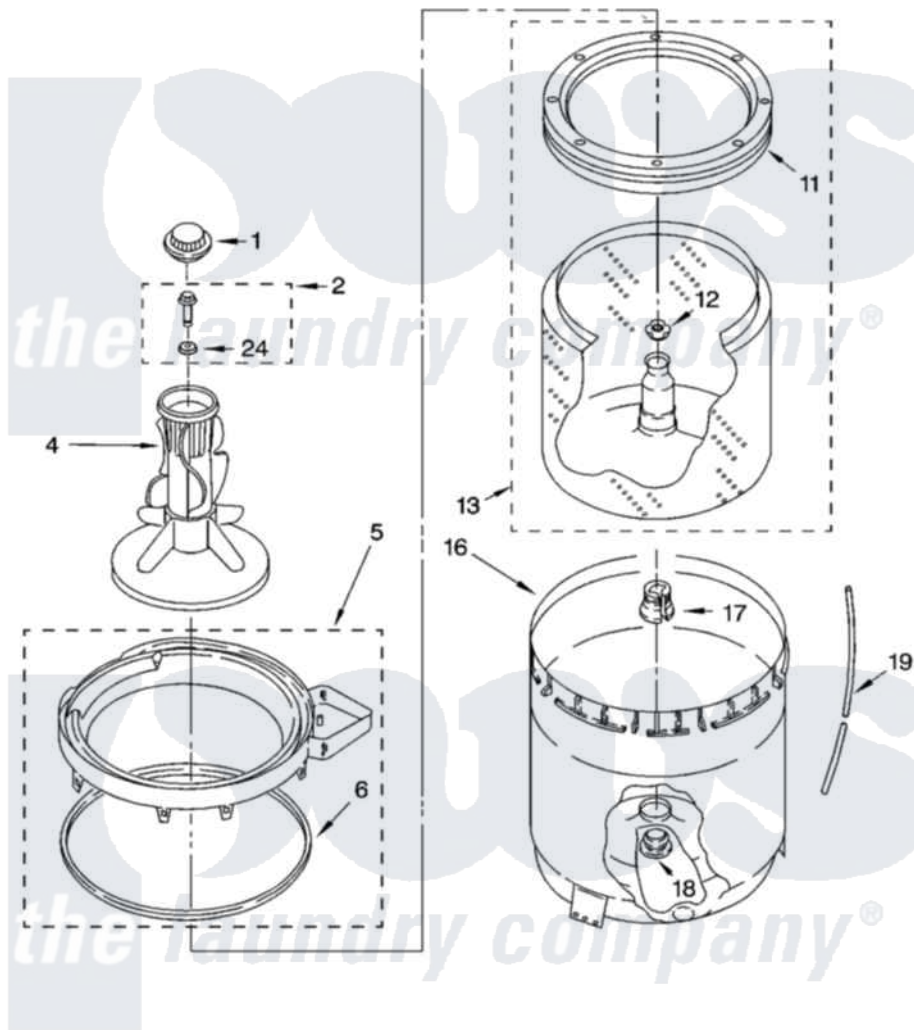

# Whirlpool IM42000 03 - AGITATOR, BASKET AND TUB PARTS

## AGITATOR, BASKET AND TUB PARTS

For Model: IM42000  
(White)

8180109

5

Whirlpool Residential Whirlpool IM42000 Washer Parts Parts Diagram 03 - AGITATOR, BASKET AND TUB PARTS  
Click on the part number to view part

Item	Original Part Number	Replaced By	Status	Part Description
1	<a href="#">3355758</a>			Cap, Agitator
2	<a href="#">358237</a>			Screw And Washer
4	<a href="#">63235</a>			Agitator Assembly
5	8528150	<a href="#">W10445870</a>		Ring-Tub
6	<a href="#">3976308</a>			Gasket, Tub Ring
11	8519788	<a href="#">387240</a>		Ring, Balance
12	<a href="#">21366</a>			Nut, Spanner
13	8526016	<a href="#">W10389328</a>		Clothes Container, Assembly
16	<a href="#">63849</a>			Strain Relief, Power Cord
17	<a href="#">389140</a>			Tub Block, Basket Drive
18	<a href="#">383727</a>			Gasket, Centerpod
19	3347780	<a href="#">353244</a>		Hose, Pressure Switch
24	<a href="#">3949550</a>			Washer