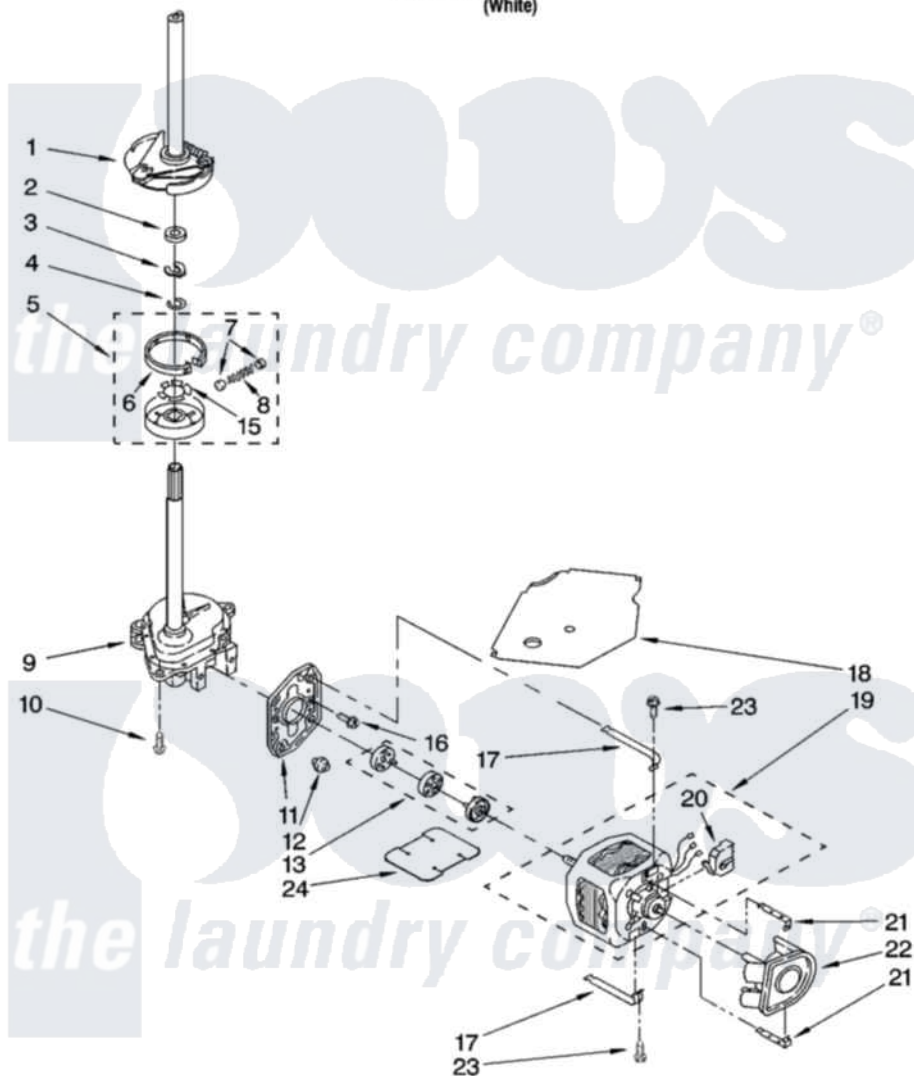

Whirlpool IM42000 04 - BRAKE, CLUTCH, GEARCASE, MOTOR AND PUMP PARTS

BRAKE, CLUTCH, GEARCASE, MOTOR AND PUMP PARTS

For Model: IM42000
(White)

8180109

7

Whirlpool [Residential Whirlpool IM42000 Washer Parts](#) Parts Diagram 04 - BRAKE, CLUTCH, GEARCASE, MOTOR AND PUMP PARTS

[Click on the part number to view part](#)

| Item | Original Part Number | Replaced By | Status | Part Description |
|------|-------------------------|---------------------------|--------|--------------------------------|
| 1 | 388952 | 285792 | | Basketdrive |
| 2 | 63292 | | | Washer, Spin Tube Thrust |
| 3 | 62697 | W10080230 | | Ring, Spin Tube Support |
| 4 | 63283 | 285353 | | Ring |
| 5 | 3951311 | 285785 | | Clutch |
| 6 | 3951308 | 285790 | | Lining |
| 7 | 62646 | | | Cap, Clutch Spring |
| 8 | 3946792 | | | Spring And Damper Assembly |
| 9 | 3360630 | 3360629 | | Gearcase |
| 10 | 3357334 | 3400516 | | Screw Anti-Rattle |
| 11 | 62611 | | | Plate, Motor Mount To Gearcase |
| 12 | 62691 | | | Grommet, Motor |
| 13 | 285753 | 285753A | | Coupling |
| 15 | 3355454 | | | Clip, Main Drive |

| | | | |
|----|-------------------------|---------------------------|--------------------------|
| 16 | 3400516 | | Screw Anti-Rattle |
| 17 | 3349637 | W10086010 | Retainer, Motor |
| 18 | 3362089 | | Shield, Tub To Motor |
| 19 | 8528158 | 661600 | Motor, Main Drive |
| 20 | 3952056 | | Switch, Main Drive Motor |
| 21 | 62700 | 8546127 | Retainer, Pump |
| 22 | 3363394 | | Pump |
| 23 | 3387485 | 273556 | Screw, 10-16 X 5/8 |
| 24 | 3946532 | | Shield, Motor |