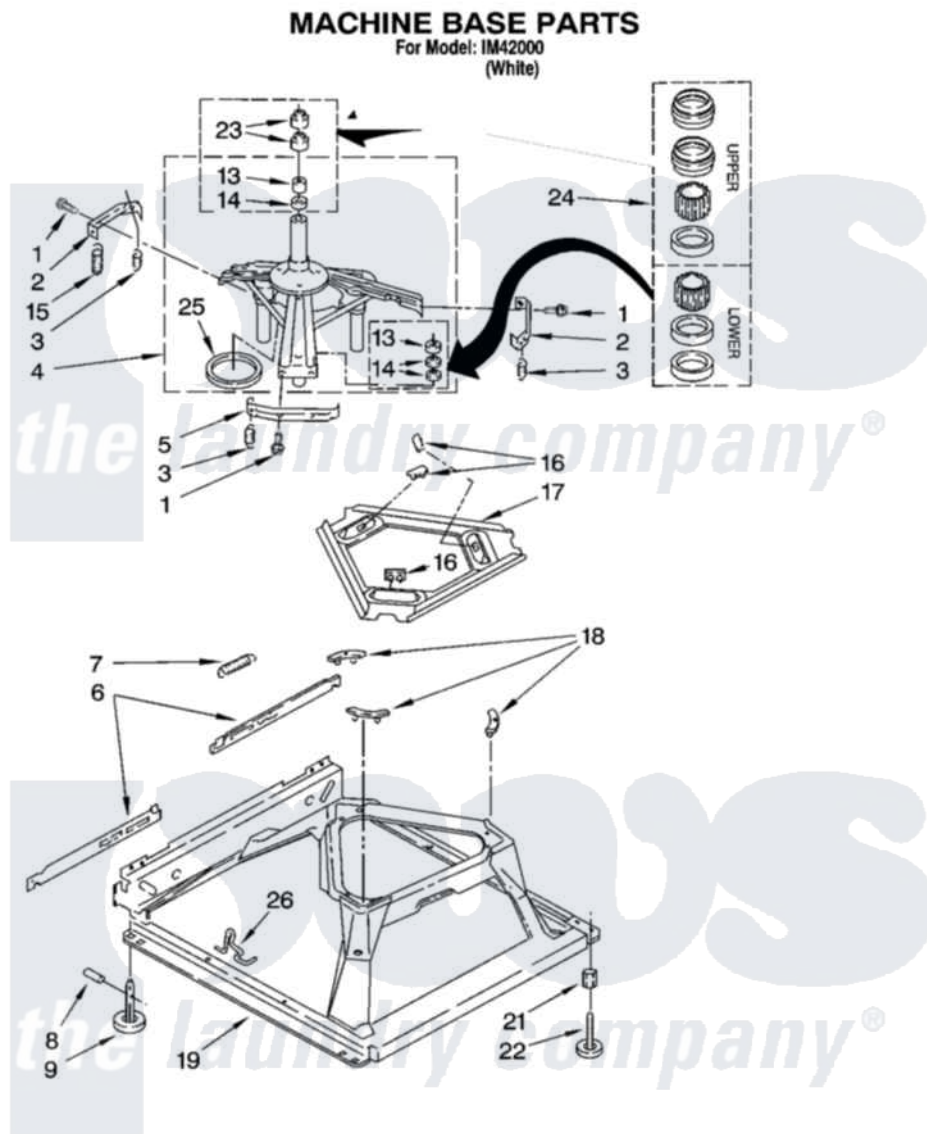

Whirlpool IM42000 05 - MACHINE BASE PARTS

8

8180109

Whirlpool [Residential Whirlpool IM42000 Washer Parts](#) Parts Diagram 05 - MACHINE BASE PARTS
 Click on the part number to view part

Item	Original Part Number	Replaced By	Status	Part Description
1	3400076			Screw, Bracket Mounting
2	64067			Bracket, Spring Outer
3	63907			Spring, Suspension
4	3362087	280184		Support
5	64065			Bracket, Spring Outer
6	63466			Link, Leveling Mechanism
7	62597	8316845		Spring
8	62837			Pin, Knurled
9	62596	285244		Feet-Leveling
13	3347047	8546455		Bearing, Centerpost
14	357409	359449		Seal, Agitator Shaft
15	388492	W10250667		Spring, Counterweight
16	62568	285219		Pad
17	3946509			Plate, Suspension
18	3363660	285744		Pad
19	3946512	285771		Base

21	3359452		Nut, Lock
22	389102	W10001130	Foot, Leveling
23	356934	8577376	Seal, Centerpost
24	285203		Centerpost Bearing Kit
25	63134		Ring, Sound Deadening
26	63806	W10145155	Retainer, Suspension Spring