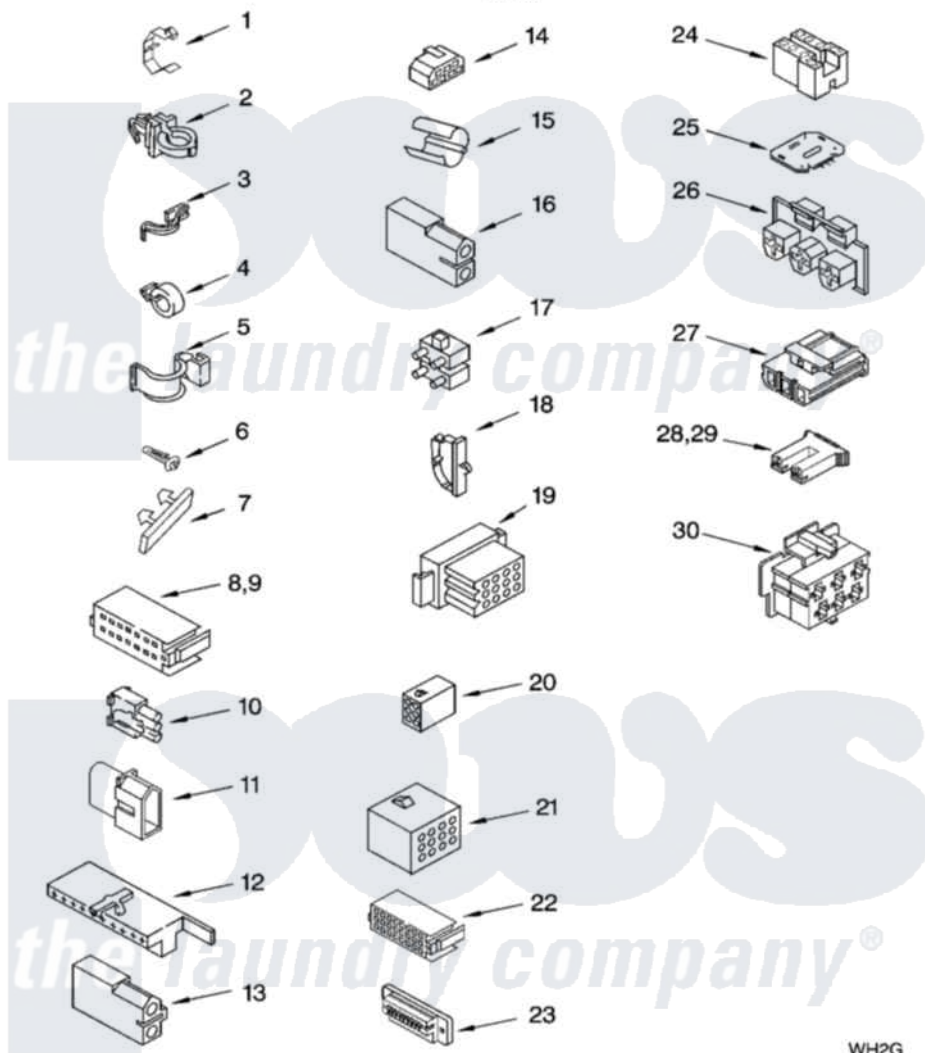

Whirlpool IM42000 06 - WIRING HARNESS PARTS

WIRING HARNESS PARTS

For Model: IM42000
(White)

WH2G

8180109

9

Whirlpool [Residential Whirlpool IM42000 Washer Parts](#) Parts Diagram 06 - WIRING HARNESS PARTS

[Click on the part number to view part](#)

Item	Original Part Number	Replaced By	Status	Part Description
1	3349557			Retainer, Harness
2	388498		Not Available	Clip, Harness
3	3347812	8528351		Clip
4	3352501	8559320		Restraint, Hose
5	90016			Clip, Pressure Switch Hose
6	3390496	8281256		Clip, Harness
7	389379			Retainer, Side To Feature Panel
8	352090			Timer, Block Disconnect
9	352089			Timer, Block Disconnect
10	62889			Receptacle, Terminal
11	353424			Plug, Terminal
12	62505			Block, Disconnect
13	3348075			Block, Disconnect (Motor 3 Speed) (Use Term. 94613 Or 94614)
14	3347243			Block, Disconnect

15	63523		Harness, Protector
16	717252		Receptacle, Terminal
17	387566		Plug, Terminal (4-Way) (Power Cord) (Use M3 Screws)
18	3352944		Clip, Harness
19	3390423	Not Available	Block, Disconnect (12-Way) (Timer) (Use Term. 94613)
20	3347730	Not Available	Receptacle, (6-Way) (Use Term. 94613)
21	388818		Plug, Terminal (12-Way) (Use Term. 94613 Or 94614)
22	3369366	Not Available	Timer, Block Disconnect (Black) (Amp) (Use Term. 3369365)
23	3349494		Connector, Etc
24	60687		Connector, Relay (Use Term. 308569)
25	3407125	3955728	Control, Etc
26	3948617	2172937	Connector
27	3360056		Connector
28	3354925		Block, Connector
29	3354926		Block, Connector
30	3948615	Not Available	Connector (T.P.A.) (6-Circuit) (Temp. Switch) (Use Term. 3948619 OR 3948620.)