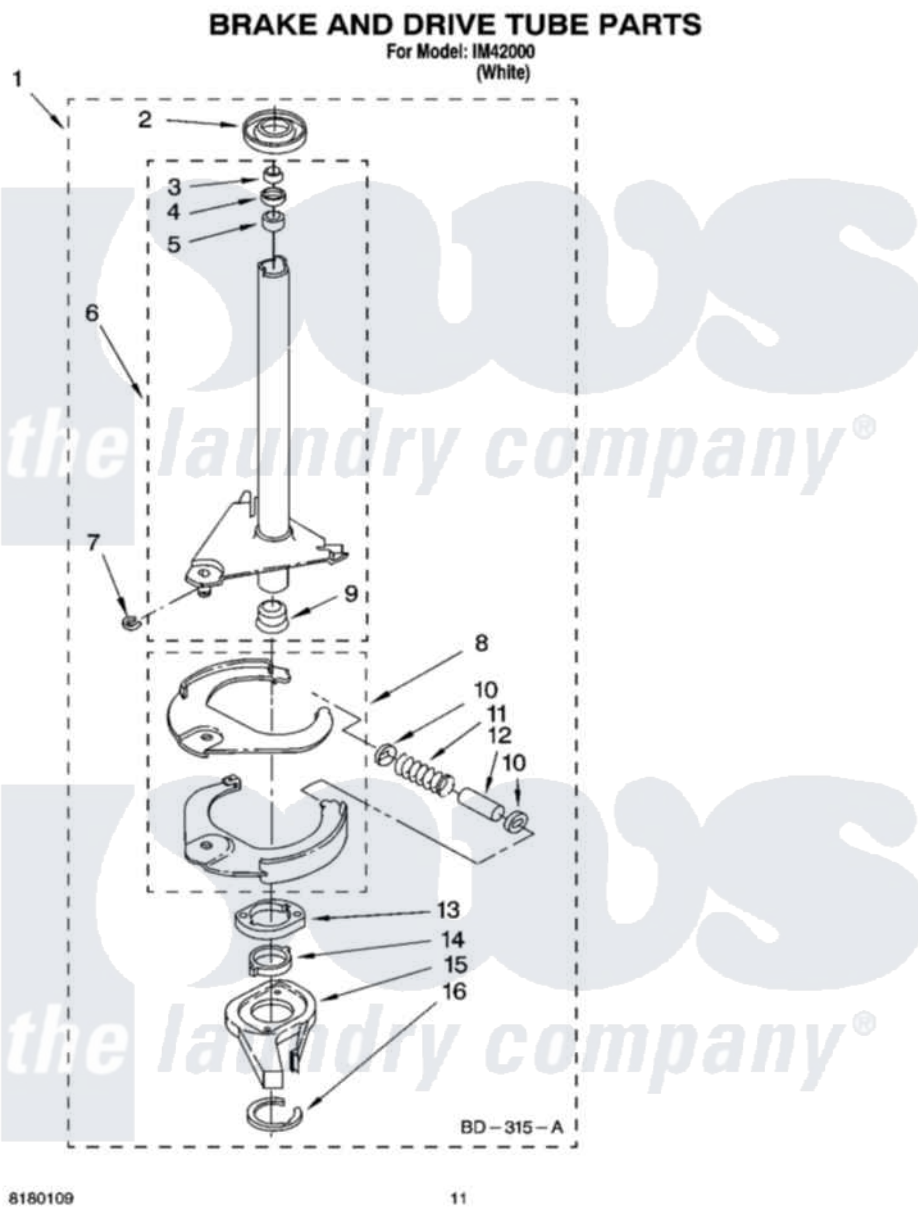

# Whirlpool IM42000 07 - BRAKE AND DRIVE TUBE PARTS

Whirlpool [Residential Whirlpool IM42000 Washer Parts](#) Parts Diagram 07 - BRAKE AND DRIVE TUBE PARTS  
Click on the part number to view part

Item	Original Part Number	Replaced By	Status	Part Description
1	388952	<a href="#">285792</a>		Basketdrive
2	<a href="#">62658</a>			Ring, Thrust
3	<a href="#">91939</a>			Seal, Shaft
4	<a href="#">356427</a>			Seal, Spin Pinion
5	<a href="#">356937</a>			Spacer, Drive Tube
6	64027	<a href="#">64208</a>		Tube-Spin
7	64035	<a href="#">W10083190</a>		Ring, Retaining
8	64232	<a href="#">285438</a>		Shoe-Brake
9	62703	<a href="#">8546462</a>		"T" Bearing, Spin Tube
10	62648	<a href="#">285658</a>		Sleeve
11	387806		Not Available	Spring, Brake
12	62909	<a href="#">285658</a>		Sleeve
13	63023	<a href="#">8546461</a>		Cam, Brake Release
14	<a href="#">63022</a>			Sleeve, Cam
15	64194	<a href="#">285790</a>		Lining
16	90368	<a href="#">W10083200</a>		Ring, Retaining