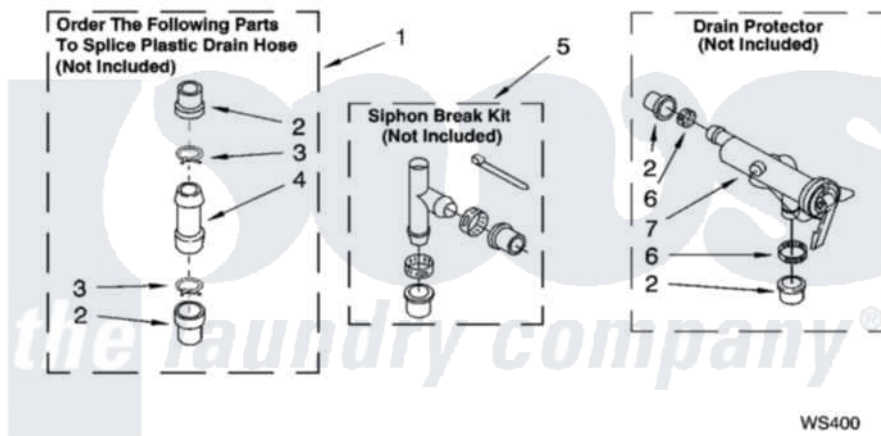

WATER SYSTEM PARTS

For Model: IM42000
(White)

WS400

8180109

13

Whirlpool [Residential Whirlpool IM42000 Washer Parts](#) Parts Diagram 09 - WATER SYSTEM PARTS
Click on the part number to view part

Item	Original Part Number	Replaced By	Status	Part Description
1	285442			Water System Parts
2	285321			Water System Parts
3	370447	285655		Clamp, Hose
4	16272			Connector, Straight
5	285320			Water System Parts
6	65349	285655		Clamp, Hose
7	367031			Water System Parts