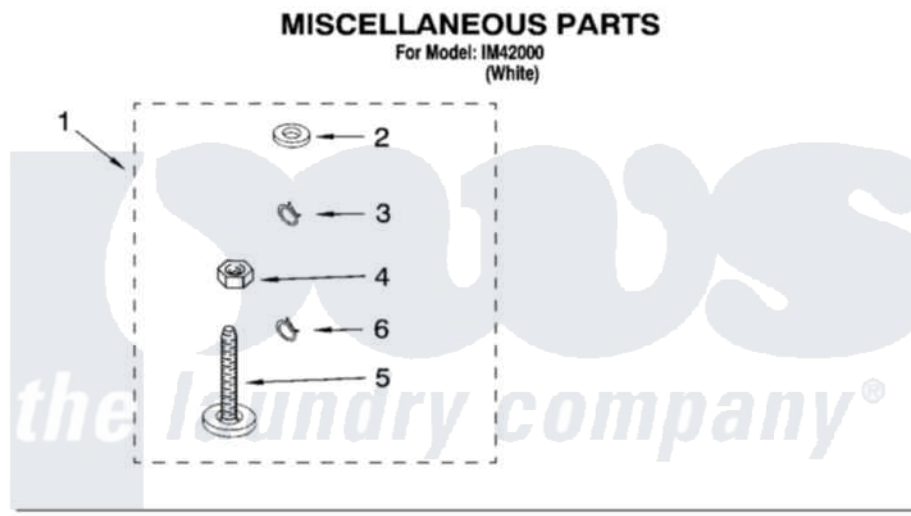

Whirlpool IM42000 10 - MISCELLANEOUS PARTS, OPTIONAL PARTS  
(NOT INCLUDED)

Whirlpool Residential Whirlpool IM42000 Washer Parts Parts Diagram 10 - MISCELLANEOUS PARTS, OPTIONAL PARTS (NOT INCLUDED)

Click on the part number to view part

Item	Original Part Number	Replaced By	Status	Part Description
1	3976263	<a href="#">285654</a>		Parts-Misc
2	3976300	<a href="#">16123</a>		Washer Inlet-Hose Miscellaneous Parts Must be Ordered Separately.
3	3366912	<a href="#">356138</a>		Clamp, Hose
4	<a href="#">3359452</a>			Nut, Lock
5	389102	<a href="#">W10001130</a>		Foot, Leveling
6	3366913	<a href="#">3357331</a>		Clamp, Drain
	<a href="#">72017</a>			Paint, Touch-Up
"	<a href="#">350938</a>			Paint, Pressurized Spray B
"	<a href="#">350930</a>			Paint, Pressurized Spray B
"	<a href="#">799344</a>			Paint, Touch-Up )
"	BLANK		Not Available	OIL
"	<a href="#">350572</a>			Oil
"	BLANK		Not Available	LUBRICANT